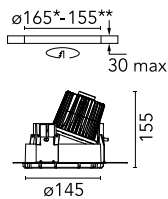

Kap Ø145 Wall-Washer Dali

■ 03.4588.74.DA - Black

Recessed luminaire with LED light source. Remote electronic transformer 220/240V included.

*NO TRIM
**TRIM

Main specifications

Number of heads	1	Net lumen (lm)	1047
Lamp category	LED	Mountings	Ceiling recessed
Power (W)	17W	Environment	Indoor
CCT (K)	3000K		
CRI	90		

Optical

Lighting type	Indirect, Direct
LED type	LED array
Light distribution	Asymmetric
Optical type	Wall-washer
Beam angle (°)	55
Beam angle C90-270 (°)	63
Efficiency (lm/W)	61