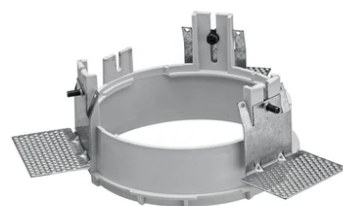

## Kap Ø145 Wall-Washer Dali

---

Installation Frame Trim  
08.8491.BU

---

Installation Frame Trim  
08.8491.14

---

Installation Frame No Trim  
08.8251.00

---

Installation Frame Trim  
08.8491.30

---

Installation Frame Trim  
08.8491.GL