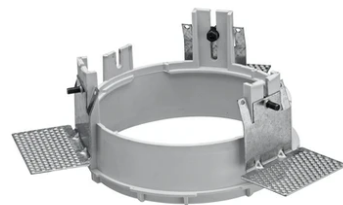

Kap Ø145 Wall-Washer 1-10V

■ 03.4589.BU.1V - Blue

Recessed luminaire with LED light source. Remote electronic transformer 220/240V included.

*NO TRIM
**TRIM

Main specifications

Number of heads	1	Net lumen (lm)	980
Lamp category	LED	Mountings	Ceiling recessed
Power (W)	17W	Environment	Indoor
CCT (K)	2700K		
CRI	90		

Physical

Color	Blue
Orientation	Fixed
Weight (kg)	0.94
Spot diameter (mm)	145

Note

Pre-installation frame. To be ordered separately.

Kap Ø145 Wall-Washer 1-10V

Installation Frame Trim
08.8491.BU

Installation Frame Trim
08.8491.14

Installation Frame No Trim
08.8251.00

Installation Frame Trim
08.8491.30

Installation Frame Trim
08.8491.GL