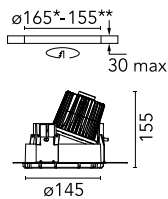

Kap Ø145 Wall-Washer 1-10V

■ 03.4589.BU.1V - Blue

Recessed luminaire with LED light source. Remote electronic transformer 220/240V included.

*NO TRIM
**TRIM

Main specifications

Number of heads	1	Net lumen (lm)	980
Lamp category	LED	Mountings	Ceiling recessed
Power (W)	17W	Environment	Indoor
CCT (K)	2700K		
CRI	90		

Optical

Lighting type	Indirect, Direct
LED type	LED array
Light distribution	Asymmetric
Optical type	Wall-washer
Beam angle (°)	56
Beam angle C90-270 (°)	63
Efficiency (lm/W)	57

Beam Angle: 56°

h(m)	E(lx)	D(m)
1	972	1.17
2	243	2.34
3	108	3.51
4	61	4.68
5	39	5.85

Physical

Color	Blue
Orientation	Fixed
Weight (kg)	0.94
Spot diameter (mm)	145

Note

Pre-installation frame. To be ordered separately.

Kap Ø145 Wall-Washer 1-10V

Installation Frame Trim
08.8491.BU

Installation Frame Trim
08.8491.14