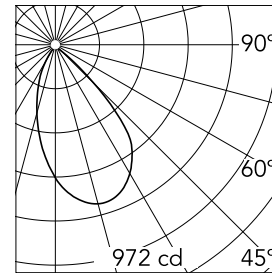

Kap Ø145 Wall-Washer 1-10V

■ 03.4589.BU.1V - Blue

Recessed luminaire with LED light source. Remote electronic transformer 220/240V included.

*NO TRIM
**TRIM

Main specifications

Number of heads	1	Net lumen (lm)	980
Lamp category	LED	Mountings	Ceiling recessed
Power (W)	17W	Environment	Indoor
CCT (K)	2700K		
CRI	90		

Optical

Lighting type	Indirect, Direct
LED type	LED array
Light distribution	Asymmetric
Optical type	Wall-washer
Beam angle (°)	56
Beam angle C90-270 (°)	63
Efficiency (lm/W)	57

Beam Angle: 56°

h(m)	E(lx)	D(m)
1	972	1.17
2	243	2.34
3	108	3.51
4	61	4.68
5	39	5.85

Physical

Color	Blue
Orientation	Fixed
Weight (kg)	0.94
Spot diameter (mm)	145

Note

Pre-installation frame. To be ordered separately.

Kap Ø145 Wall-Washer 1-10V

Installation Frame Trim
08.8491.BU

Installation Frame Trim
08.8491.14