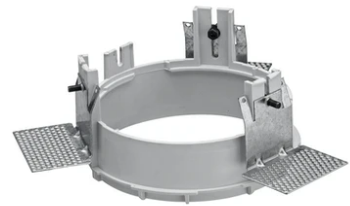

Installation Frame No Trim
08.8251.00