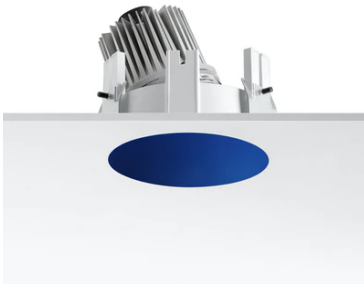

## Kap Ø145 Wall-Washer 1-10V

■ 03.4498.BUB1V - Blue

Recessed luminaire with LED light source. Remote electronic transformer 220/240V included.

\*NO TRIM  
\*\*TRIM

### Physical

Color	Blue
Orientation	Fixed
Weight (kg)	0.94
Spot diameter (mm)	145