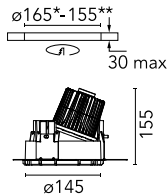

Kap Ø145 Wall-Washer 1-10V

■ 03.4498.BUB1V - Blue

Recessed luminaire with LED light source. Remote electronic transformer 220/240V included.

*NO TRIM
**TRIM

Certification / Marking

Main specifications

Number of heads	1	Net lumen (lm)	736
Lamp category	LED	Mountings	Ceiling recessed
Power (W)	17W	Environment	Indoor
CCT (K)	2700K		
CRI	98		

Optical

Lighting type	Indirect, Direct
LED type	Phosphor LED
Light distribution	Asymmetric
Optical type	Wall-washer
Beam angle (°)	58
Beam angle C90-270 (°)	65