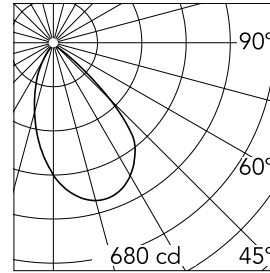

### Optical

Lighting type	Indirect, Direct
LED type	Phosphor LED
Light distribution	Asymmetric
Optical type	Wall-washer
Beam angle (°)	58
Beam angle C90-270 (°)	65

Beam Angle:	58°		
	h(m)	E(lx)	D(m)
1	680	1.25	
2	170	2.51	
3	76	3.76	
4	43	5.01	
5	27	6.26	

### Physical

Color	Blue
Orientation	Fixed
Weight (kg)	0.94
Spot diameter (mm)	145