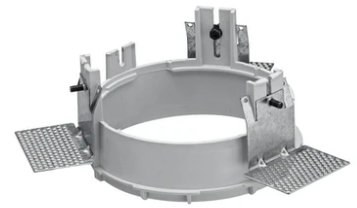

Kap Ø145 Wall-Washer

03.4588.B1 - White

Recessed luminaire with LED light source. Remote electronic transformer 220/240V included.

*NO TRIM
**TRIM

Main specifications

Number of heads	1	Net lumen (lm)	1246
Lamp category	LED	Mountings	Ceiling recessed
Power (W)	17W	Environment	Indoor
CCT (K)	3000K		
CRI	90		

Physical

Color	White
Orientation	Fixed
Weight (kg)	0.94
Spot diameter (mm)	145

Note

Pre-installation frame. To be ordered separately.

Kap Ø145 Wall-Washer

Installation Frame Trim
08.8491.BU

Installation Frame Trim
08.8491.14

Installation Frame No Trim
08.8251.00

Installation Frame Trim
08.8491.30

Installation Frame Trim
08.8491.GL