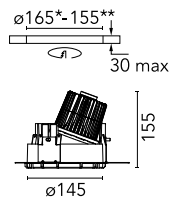

Kap Ø145 Wall-Washer

03.4588.B1 - White

Recessed luminaire with LED light source. Remote electronic transformer 220/240V included.

*NO TRIM
**TRIM

Main specifications

Number of heads	1	Net lumen (lm)	1246
Lamp category	LED	Mountings	Ceiling recessed
Power (W)	17W	Environment	Indoor
CCT (K)	3000K		
CRI	90		

Optical

Lighting type	Indirect, Direct
LED type	LED array
Light distribution	Asymmetric Wall-washer
Optical type	Wall-washer
Beam angle (°)	56
Beam angle C90-270 (°)	62
Efficiency (lm/W)	73

Beam Angle: 56°

Physical

Color	White
Orientation	Fixed
Weight (kg)	0.94
Spot diameter (mm)	145

Note

Pre-installation frame. To be ordered separately.

Kap Ø145 Wall-Washer

Installation Frame Trim
08.8491.BU

Installation Frame Trim
08.8491.14