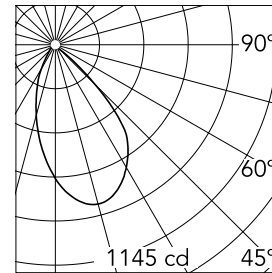

Kap Ø145 Wall-Washer

03.4588.B1 - White

Recessed luminaire with LED light source. Remote electronic transformer 220/240V included.

*NO TRIM
**TRIM

Main specifications

Number of heads	1	Net lumen (lm)	1246
Lamp category	LED	Mountings	Ceiling recessed
Power (W)	17W	Environment	Indoor
CCT (K)	3000K		
CRI	90		

Optical

Lighting type	Indirect, Direct
LED type	LED array
Light distribution	Asymmetric Wall-washer
Optical type	Wall-washer
Beam angle (°)	56
Beam angle C90-270 (°)	62
Efficiency (lm/W)	73

Beam Angle: 56°

Physical

Color	White
Orientation	Fixed
Weight (kg)	0.94
Spot diameter (mm)	145

Note

Pre-installation frame. To be ordered separately.

Kap Ø145 Wall-Washer

Installation Frame Trim
08.8491.BU

Installation Frame Trim
08.8491.14