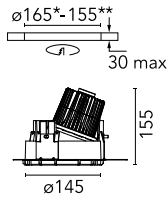

Kap Ø145 Wall-Washer

■ 03.4588.74 - Black

Recessed luminaire with LED light source. Remote electronic transformer 220/240V included.

*NO TRIM
**TRIM

Main specifications

Number of heads	1	Net lumen (lm)	1047
Lamp category	LED	Mountings	Ceiling recessed
Power (W)	17W	Environment	Indoor
CCT (K)	3000K		
CRI	90		

Optical

Lighting type	Indirect, Direct
LED type	LED array
Light distribution	Asymmetric
Optical type	Wall-washer
Beam angle (°)	55
Beam angle C90-270 (°)	63
Efficiency (lm/W)	61

Beam Angle: 55°

h(m)	E(lx)	D(m)
1	1066	1.14
2	267	2.29
3	118	3.43
4	67	4.57
5	43	5.72

Luminous flux luminaire
1047 lm (EXTREME CUT OFF)

Electrical

Frequency (Hz)	50/60	Emergency	Without
Voltage (V)	27.40	Insulation class	II
Dimmable	No		
Driver	Remote		
Driver type	Electronic		

Physical

Color	Black
Orientation	Fixed
Weight (kg)	0.94
Spot diameter (mm)	145