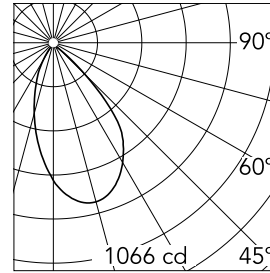

Kap Ø145 Wall-Washer

■ 03.4588.74 - Black

Recessed luminaire with LED light source. Remote electronic transformer 220/240V included.

*NO TRIM
**TRIM

Main specifications

Number of heads	1	Net lumen (lm)	1047
Lamp category	LED	Mountings	Ceiling recessed
Power (W)	17W	Environment	Indoor
CCT (K)	3000K		
CRI	90		

Optical

Lighting type	Indirect, Direct
LED type	LED array
Light distribution	Asymmetric
Optical type	Wall-washer
Beam angle (°)	55
Beam angle C90-270 (°)	63
Efficiency (lm/W)	61

Beam Angle: 55°

h(m)	E(lx)	D(m)
1	1066	1.14
2	267	2.29
3	118	3.43
4	67	4.57
5	43	5.72

Luminous flux luminaire
1047 lm (EXTREME CUT OFF)

Electrical

Frequency (Hz)	50/60	Emergency	Without
Voltage (V)	27.40	Insulation class	II
Dimmable	No		
Driver	Remote		
Driver type	Electronic		

Physical

Color	Black
Orientation	Fixed
Weight (kg)	0.94
Spot diameter (mm)	145