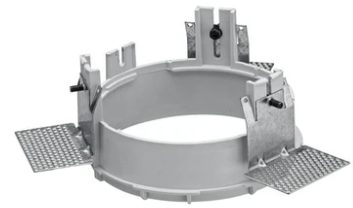

Kap Ø145 Wall-Washer

■ 03.4588.74 - Black

Recessed luminaire with LED light source. Remote electronic transformer 220/240V included.

*NO TRIM
**TRIM

Main specifications

Number of heads	1	Net lumen (lm)	1047
Lamp category	LED	Mountings	Ceiling recessed
Power (W)	17W	Environment	Indoor
CCT (K)	3000K		
CRI	90		

Note

Pre-installation frame. To be ordered separately.

Kap Ø145 Wall-Washer

Installation Frame Trim
08.8491.BU

Installation Frame Trim
08.8491.14

Installation Frame No Trim
08.8251.00

Installation Frame Trim
08.8491.30

Installation Frame Trim
08.8491.GL