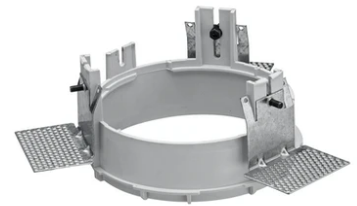

Installation Frame No Trim
08.8251.00