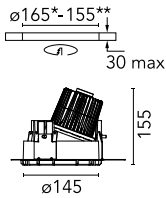

Kap Ø145 Wall-Washer

03.4498.B1B - White

Recessed luminaire with LED light source. Remote electronic transformer 220/240V included.

*NO TRIM
**TRIM

Main specifications

Number of heads	1	Net lumen (lm)	872
Lamp category	LED	Mountings	Ceiling recessed
Power (W)	17W	Environment	Indoor
CCT (K)	2700K		
CRI	98		

Optical

Lighting type	Indirect, Direct
LED type	Phosphor LED
Light distribution	Asymmetric
Optical type	Wall-washer
Beam angle (°)	59
Beam angle C90-270 (°)	65