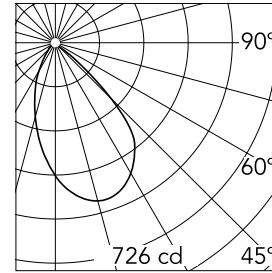

### Optical

Lighting type	Indirect, Direct
LED type	Phosphor LED
Light distribution	Asymmetric
Optical type	Wall-washer
Beam angle (°)	59
Beam angle C90-270 (°)	65

Beam Angle: 59°	h(m)	E(lx)	D(m)
1	726	1.26	
2	181	2.53	
3	81	3.79	
4	45	5.05	
5	29	6.32	

### Physical

Color	White
Orientation	Fixed
Weight (kg)	0.94
Spot diameter (mm)	145