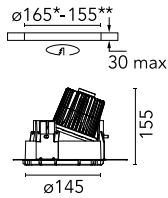

Kap Ø145 Wall-Washer

■ 03.4475.CUC - Copper

Recessed luminaire with LED light source. Remote electronic transformer 220/240V included.

*NO TRIM
**TRIM

Main specifications

Number of heads	1	Net lumen (lm)	879
Lamp category	LED	Mountings	Ceiling recessed
Power (W)	17W	Environment	Indoor
CCT (K)	3000K		
CRI	98		

Optical

Lighting type	Indirect, Direct
LED type	Phosphor LED
Light distribution	Asymmetric
Optical type	Wall-washer
Beam angle (°)	53
Beam angle C90-270 (°)	56