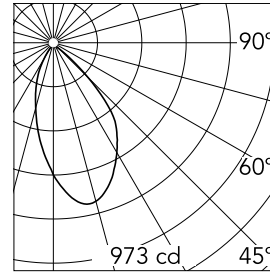

### Optical

Lighting type	Indirect, Direct
LED type	Phosphor LED
Light distribution	Asymmetric
Optical type	Wall-washer
Beam angle (°)	53
Beam angle C90-270 (°)	56

Beam Angle:	53°		
	h(m)	E(lx)	D(m)
1	973	1.10	
2	243	2.21	
3	108	3.31	
4	61	4.42	
5	39	5.52	

### Physical

Color	Copper
Orientation	Fixed
Weight (kg)	0.94
Spot diameter (mm)	145