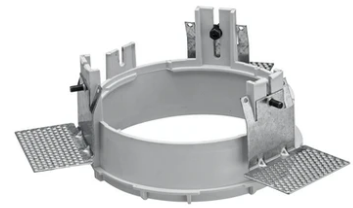

Installation Frame No Trim
08.8251.00