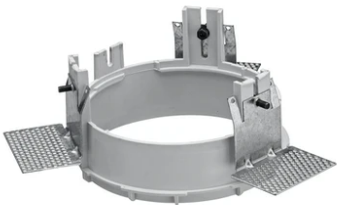

## Kap Ø145 Deep Dali

■ 03.4587.CU.DA - Copper

Recessed luminaire with LED light source. Remote electronic transformer 220/240V included.

## Kap Ø145 Deep Dali

---

Installation Frame Trim  
08.8491.BU

---

Installation Frame Trim  
08.8491.14

---

Installation Frame Trim  
08.8491.30

---