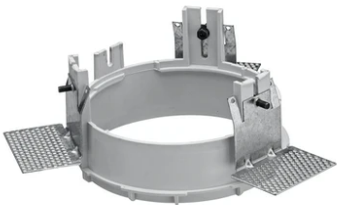

## Kap Ø145 Deep Dali

03.4587.B1.DA - White

Recessed luminaire with LED light source. Remote electronic transformer 220/240V included.

## Kap Ø145 Deep Dali

---

Installation Frame Trim  
08.8491.BU

---

Installation Frame Trim  
08.8491.14

---

Installation Frame Trim  
08.8491.30

---