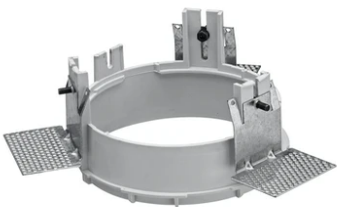

*NO TRIM
**TRIM

Kap Ø145 Deep Dali

■ 03.4587.74.DA - Black

Recessed luminaire with LED light source. Remote electronic transformer 220/240V included.

Main specifications

Number of heads	1	Net lumen (lm)	615
Lamp category	LED	Mountings	Ceiling recessed
Power (W)	17W	Environment	Indoor
CCT (K)	2700K		
CRI	90		

Physical

Color	Black
Orientation	Fixed
Weight (kg)	0.99
Spot diameter (mm)	145

Certification / Marking

Note

Pre-installation frame. To be ordered separately.

Kap Ø145 Deep Dali

Installation Frame Trim
08.8491.BU

Installation Frame Trim
08.8491.14

Installation Frame Trim
08.8491.30

Installation Frame No Trim
08.8156.00

Installation Frame Trim
08.8491.GL