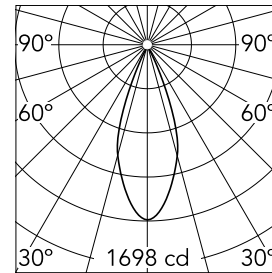

*NO TRIM
**TRIM

Kap Ø145 Deep Dali

■ 03.4587.74.DA - Black

Recessed luminaire with LED light source. Remote electronic transformer 220/240V included.

Main specifications

Number of heads	1	Net lumen (lm)	615
Lamp category	LED	Mountings	Ceiling recessed
Power (W)	17W	Environment	Indoor
CCT (K)	2700K		
CRI	90		

Optical

Lighting type	Direct
LED type	LED array
Light distribution	Symmetric
Optical type	Medium
Beam angle (°)	38
Beam angle C90-270 (°)	38

Beam Angle:	38°		
	h(m)	E(lx)	D(m)
	1	1698	0.69
	2	424	1.38
	3	189	2.07
	4	106	2.76
	5	68	3.45

Physical

Color	Black
Orientation	Fixed
Weight (kg)	0.99
Spot diameter (mm)	145

Certification / Marking

Note

Pre-installation frame. To be ordered separately.

Kap Ø145 Deep Dali

Installation Frame Trim
08.8491.BU