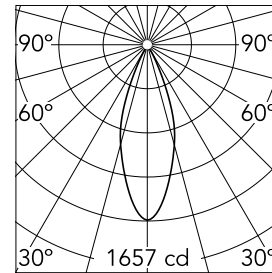

Optical

| | |
|------------------------|--------------|
| Lighting type | Direct |
| LED type | Phosphor LED |
| Light distribution | Symmetric |
| Optical type | Medium |
| Beam angle (°) | 36 |
| Beam angle C90-270 (°) | 36 |

Beam Angle: 36°

| h(m) | E(lx) | D(m) |
|------|-------|------|
| 1 | 1657 | 0.65 |
| 2 | 414 | 1.30 |
| 3 | 184 | 1.96 |
| 4 | 104 | 2.61 |
| 5 | 66 | 3.26 |

Luminous flux luminaire
678 lm (EXTREME CUT OFF)

Physical

| | |
|--------------------|-------|
| Color | Gold |
| Orientation | Fixed |
| Weight (kg) | 0.99 |
| Spot diameter (mm) | 145 |

Certification / Marking

Note

Pre-installation frame. To be ordered separately.