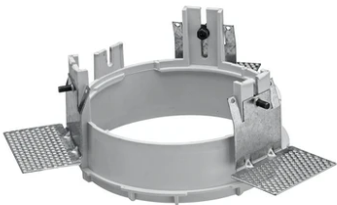

*NO TRIM
**TRIM

Kap Ø145 Deep Dali

03.4497.GLBDA - Gold

Recessed luminaire with LED light source. Remote electronic transformer 220/240V included.

Main specifications

| | | | |
|-----------------|-------|----------------|------------------|
| Number of heads | 1 | Net lumen (lm) | 678 |
| Lamp category | LED | Mountings | Ceiling recessed |
| Power (W) | 17W | Environment | Indoor |
| CCT (K) | 2700K | | |
| CRI | 98 | | |

Kap Ø145 Deep Dali

Installation Frame Trim
08.8491.BU

Installation Frame Trim
08.8491.14

Installation Frame Trim
08.8491.30

Installation Frame No Trim
08.8156.00

Installation Frame Trim
08.8491.GL