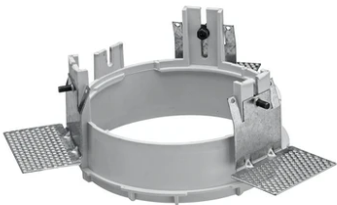

*NO TRIM
**TRIM

Kap Ø145 Deep

03.4497.B1B - White

Recessed luminaire with LED light source. Remote electronic transformer 220/240V included.

Main specifications

Number of heads	1	Net lumen (lm)	694
Lamp category	LED	Mountings	Ceiling recessed
Power (W)	17W	Environment	Indoor
CCT (K)	2700K		
CRI	98		

Certification / Marking

Note

Pre-installation frame. To be ordered separately.

Kap Ø145 Deep

Installation Frame Trim
08.8491.BU

Installation Frame Trim
08.8491.14

Installation Frame Trim
08.8491.30

Installation Frame No Trim
08.8156.00

Installation Frame Trim
08.8491.GL