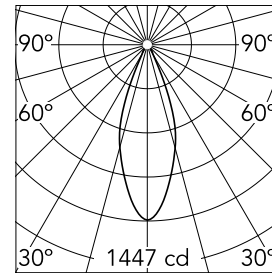

*NO TRIM
**TRIM

Kap Ø145 Deep

03.4497.B1B - White

Recessed luminaire with LED light source. Remote electronic transformer 220/240V included.

Main specifications

Number of heads	1	Net lumen (lm)	694
Lamp category	LED	Mountings	Ceiling recessed
Power (W)	17W	Environment	Indoor
CCT (K)	2700K		
CRI	98		

Optical

Lighting type	Direct
LED type	Phosphor LED
Light distribution	Symmetric
Optical type	Flood
Beam angle (°)	37
Beam angle C90-270 (°)	37

Beam Angle: 37°

h(m)	E(lx)	D(m)
1	1447	0.67
2	362	1.34
3	161	2.01
4	90	2.69
5	58	3.36

Luminous flux luminaire
694 lm (EXTREME CUT OFF)

Electrical

Frequency (Hz)	50/60	Emergency	Without
Voltage (V)	22.30	Insulation class	II
Dimmable	No		
Driver	Remote		
Driver type	Electronic		

Physical

Color	White
Orientation	Fixed
Weight (kg)	0.99
Spot diameter (mm)	145