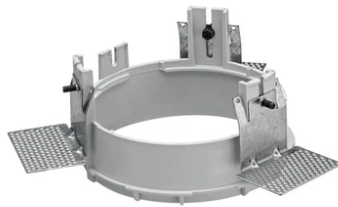

Installation Frame No Trim
08.8156.00