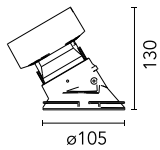

Main specifications

Number of heads	1	CRI	90
Lamp category	LED	Net lumen (lm)	1638
Power (W)	25.9W	Mountings	Ceiling recessed
System power (W)	25.9	Environment	Indoor
CCT (K)	2700K		

Optical

Lighting type	Direct
LED type	LED array
Light distribution	Asymmetric
Optical type	Wall-washer
Beam angle (°)	26
Beam angle C90-270 (°)	25

Certification / Marking

Physical

Color	Gold	Length (mm)	105
Orientation	Fixed		
Recessed depth (mm)	134		
Weight (kg)	0,5		
Spot diameter (mm)	105		

Kap Ø105 Wall-Washer

Installation frame No Trim
08.0132.00