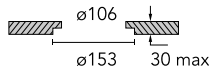

Main specifications

Number of heads	1	CRI	90
Lamp category	LED	Net lumen (lm)	1638
Power (W)	25.9W	Mountings	Ceiling recessed
System power (W)	25.9	Environment	Indoor
CCT (K)	2700K		

Optical

Lighting type	Direct
LED type	LED array
Light distribution	Asymmetric
Optical type	Wall-washer
Beam angle (°)	26
Beam angle C90-270 (°)	25

Certification / Marking

Physical

Color	Gold	Length (mm)	105
Orientation	Fixed		
Recessed depth (mm)	134		
Weight (kg)	0,5		
Spot diameter (mm)	105		

Kap Ø105 Wall-Washer

Installation frame No Trim
08.0132.00