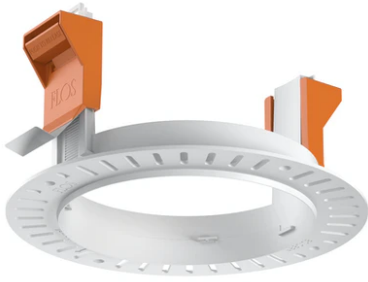

Kap Ø105 Wall-Washer

■ 05.7120.GL - Gold

Recessed luminaire with LED light source. Remote electronic transformer 220/240V not included. Pre-installation frame. To be ordered separately.

Recessed luminaire with LED light source. Remote electronic transformer 220/240V not included. Pre-installation frame. To be ordered separately.

Main specifications

Number of heads	1	CRI	90
Lamp category	LED	Net lumen (lm)	1638
Power (W)	25.9W	Mountings	Ceiling recessed
System power (W)	25.9	Environment	Indoor
CCT (K)	2700K		

Optical

Lighting type	Direct
LED type	LED array
Light distribution	Asymmetric
Optical type	Wall-washer
Beam angle (°)	26
Beam angle C90-270 (°)	25

Beam Angle: 26°

h(m)	E(lx)	D(m)
1	4730	0.58
2	1183	1.15
3	526	1.73
4	296	2.31
5	189	2.89

Luminous flux luminaire
1638 lm (EXTREME CUT OFF)

Electrical

Voltage (V)	34	Emergency	Without
Current (mA)	650	Insulation class	III
Dimmable	Yes		
Driver	Remote		
Driver type	Electronic, Electronic dimmable, Electronic dimmable 1-10V, Electronic dimmable DALI		

Certification / Marking

Physical

Color	Gold	Length (mm)	105
Orientation	Fixed		
Recessed depth (mm)	134		
Weight (kg)	0,5		
Spot diameter (mm)	105		

Kap Ø105 Wall-Washer

Installation frame No Trim
08.0132.00