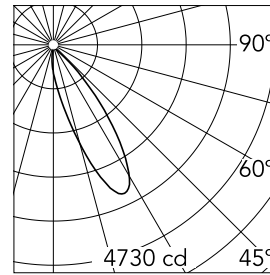

Main specifications

Number of heads	1	CRI	90
Lamp category	LED	Net lumen (lm)	1638
Power (W)	25.9W	Mountings	Ceiling recessed
System power (W)	25.9	Environment	Indoor
CCT (K)	2700K		

Optical

Lighting type	Direct
LED type	LED array
Light distribution	Asymmetric
Optical type	Wall-washer
Beam angle (°)	26
Beam angle C90-270 (°)	25

Certification / Marking

Physical

Color	Gold	Length (mm)	105
Orientation	Fixed		
Recessed depth (mm)	134		
Weight (kg)	0,5		
Spot diameter (mm)	105		

Kap Ø105 Wall-Washer

Installation frame No Trim
08.0132.00