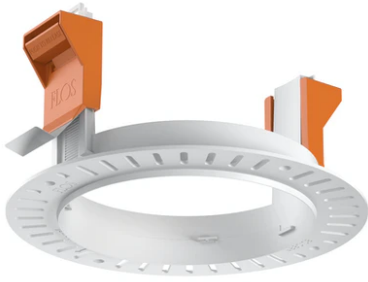

Kap Ø105 Fixed Optic Medium

■ 05.7101.74 - Black

Recessed luminaire with LED light source. Remote transformer not included. Pre-installation frame. To be ordered separately.

Main specifications

Number of heads	1	CRI	90
Lamp category	LED	Net lumen (lm)	1376
Power (W)	25.9W	Mountings	Ceiling recessed
System power (W)	25.9	Environment	Indoor
CCT (K)	2700K		

Optical

Lighting type	Direct
LED type	LED array
Light distribution	Symmetric
Optical type	Medium
Beam angle (°)	27
Beam angle C90-270 (°)	27

Beam Angle: 27°

h(m)	E(lx)	D(m)
1	5356	0.48
2	1339	0.96
3	595	1.44
4	335	1.92
5	214	2.40

Luminous flux luminaire
1376 lm (EXTREME CUT OFF)

Electrical

Voltage (V)	34	Emergency	Without
Current (mA)	650	Insulation class	III
Dimmable	Yes		
Driver	Remote		
Driver type	Electronic, Electronic dimmable, Electronic dimmable 1-10V, Electronic dimmable DALI		

Certification / Marking

Physical

Color	Black	Length (mm)	105
Orientation	Fixed		
Recessed depth (mm)	150		
Weight (kg)	0,48		
Spot diameter (mm)	105		

Kap Ø105 Fixed Optic Medium

Installation frame No Trim
08.0132.00