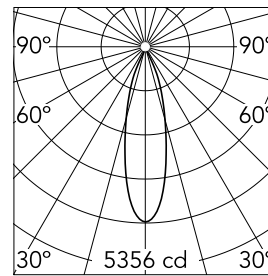

Kap Ø105 Fixed Optic Medium

■ 05.7101.74 - Black

Recessed luminaire with LED light source. Remote transformer not included. Pre-installation frame. To be ordered separately.

Main specifications

Number of heads	1	CRI	90
Lamp category	LED	Net lumen (lm)	1376
Power (W)	25.9W	Mountings	Ceiling recessed
System power (W)	25.9	Environment	Indoor
CCT (K)	2700K		

Optical

Lighting type	Direct
LED type	LED array
Light distribution	Symmetric
Optical type	Medium
Beam angle (°)	27
Beam angle C90-270 (°)	27

Beam Angle: 27°

h(m)	E(lx)	D(m)
1	5356	0.48
2	1339	0.96
3	595	1.44
4	335	1.92
5	214	2.40

Certification / Marking

Physical

Color	Black	Length (mm)	105
Orientation	Fixed		
Recessed depth (mm)	150		
Weight (kg)	0,48		
Spot diameter (mm)	105		

Kap Ø105 Fixed Optic Medium

Installation frame No Trim
08.0132.00