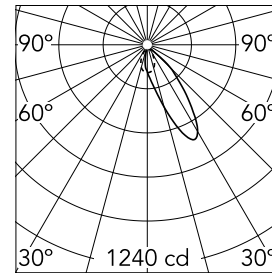

Main specifications

Number of heads	1	CRI	95
Lamp category	LED	Net lumen (lm)	770
Power (W)	13W	Mountings	Ceiling recessed
System power (W)	13	Environment	Indoor dry location
CCT (K)	2850K-1800K		

Optical

Lighting type	Indirect, Direct
LED type	LED array
Light distribution	Asymmetric
Optical type	Wall Washer
	Down
Beam angle (°)	28
Beam angle C90-270 (°)	37
UGRL	21
Efficiency (lm/W)	59

Beam Angle:	28°		
h(m)	E(lx)	D(m)	
1	1240	0.64	
2	310	1.29	
3	138	1.93	
4	78	2.58	
5	50	3.22	

Physical

Color	White	Lifespan (L70 B10)	L80B50
Orientation	Fixed		
Recessed depth (mm)	81		
Weight (kg)	0.24		
Spot diameter (mm)	74		

Note

For 110V PSU versions, please consult with the front office. Diffusing lens included.