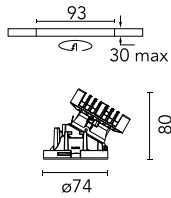

Main specifications

Number of heads	1	CRI	95
Lamp category	LED	Net lumen (lm)	770
Power (W)	13W	Mountings	Ceiling recessed
System power (W)	13	Environment	Indoor dry location
CCT (K)	2850K-1800K		

Optical

Lighting type	Indirect, Direct
LED type	LED array
Light distribution	Asymmetric
Optical type	Wall Washer
	Down
Beam angle (°)	28
Beam angle C90-270 (°)	37
UGRL	21
Efficiency (lm/W)	59

Beam Angle:	28°		
h(m)	E(lx)	D(m)	
1	1240	0.64	
2	310	1.29	
3	138	1.93	
4	78	2.58	
5	50	3.22	

Physical

Color	White	Lifespan (L70 B10)	L80B50
Orientation	Fixed		
Recessed depth (mm)	81		
Weight (kg)	0.24		
Spot diameter (mm)	74		

Note

For 110V PSU versions, please consult with the front office. Diffusing lens included.