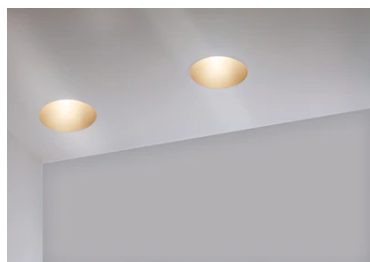

## Kap Ø 80 Wall-Washer

■ 03.4245.GL - Gold

Recessed luminaire with main voltage source.

### Main specifications

Lamp category	LED retrofit
Mountings	Ceiling recessed
Environment	Indoor dry location

### Physical

Color	Gold
Orientation	Fixed
Recessed depth (mm)	140
Weight (kg)	0.12
Spot diameter (mm)	74