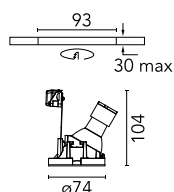

Kap Ø 80 Wall-Washer

■ 03.4245.GL - Gold

Recessed luminaire with main voltage source.