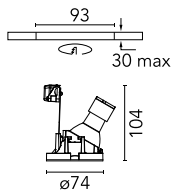

Kap Ø 80 Wall-Washer

■ 03.4245.BU - Blue

Recessed luminaire with main voltage source.