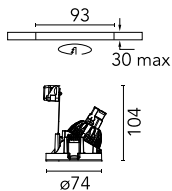

Kap Ø 80 Wall-Washer

03.4244.B1 - White

Recessed 12V lamp luminaire. Remote transformer not included.

Main specifications

Number of heads	1
Lamp category	LED retrofit
Net lumen (lm)	748
Mountings	Ceiling recessed
Environment	Indoor dry location

Optical

Lighting type	Indirect, Direct	Beam angle C90-270	18 (°)
Lamp type	QR-CBC 51		
Light distribution	Asymmetric		
Optical type	Wall Washer		
	Down		
Beam angle (°)	19		

Electrical

Frequency (Hz)	50/60	Driver type	Electronic 12V
Voltage (V)	12.00	Emergency	Without
Lamp holder	GX5.3	Insulation class	II
Dimmable	No		
Driver	Remote excluded		

Physical

Color	White
Orientation	Fixed
Recessed depth (mm)	130
Weight (kg)	0.12
Spot diameter (mm)	74

Note

Not suitable for lens accessories.

Kap Ø 80 Wall-Washer

12V Electronic Transformer 20-70W for
LED Bulbs and Halogen Lamps
60.9398