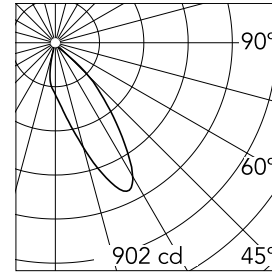

### Main specifications

<b>Number of heads</b>	1	<b>Net lumen (lm)</b>	567
<b>Lamp category</b>	LED	<b>Mountings</b>	Ceiling recessed
<b>Power (W)</b>	8.7W	<b>Environment</b>	Indoor dry location
<b>CCT (K)</b>	2700K		
<b>CRI</b>	90		

### Optical

<b>Lighting type</b>	Indirect, Direct
<b>LED type</b>	LED array
<b>Light distribution</b>	Asymmetric
<b>Optical type</b>	Wall Washer
	Down
<b>Beam angle (°)</b>	30
<b>Beam angle C90-270 (°)</b>	36
<b>Efficiency (lm/W)</b>	65

Beam Angle:	30°		
	h(m)	E(lx)	D(m)
1	902	0.67	
2	226	1.33	
3	100	2.00	
4	56	2.67	
5	36	3.33	

Luminous flux luminaire  
567 lm (EXTREME CUT OFF)

### Physical

<b>Color</b>	Gold
<b>Orientation</b>	Fixed
<b>Recessed depth (mm)</b>	81
<b>Weight (kg)</b>	0.24
<b>Spot diameter (mm)</b>	74