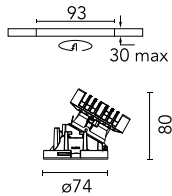

Kap Ø 80 Wall-Washer

■ 03.4189.GL - Gold

Recessed luminaire with LED light source. Power supply not included. Diffusing lens included.