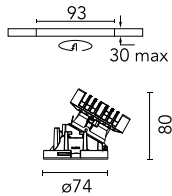

Kap Ø 80 Wall-Washer

■ 03.4189.CU - Copper

Recessed luminaire with LED light source. Power supply not included. Diffusing lens included.

Main specifications

Number of heads	1	Net lumen (lm)	596
Lamp category	LED	Mountings	Ceiling recessed
Power (W)	8.7W	Environment	Indoor dry location
CCT (K)	2700K		
CRI	90		

Optical

Lighting type	Indirect, Direct
LED type	LED array
Light distribution	Asymmetric
Optical type	Wall Washer
	Down
Beam angle (°)	28
Beam angle C90-270 (°)	43
Efficiency (lm/W)	68

Beam Angle: 28°		
h(m)	E(lx)	D(m)
1	902	0.64
2	226	1.27
3	100	1.91
4	56	2.55
5	36	3.19

Physical

Color	Copper
Orientation	Fixed
Recessed depth (mm)	81
Weight (kg)	0.24
Spot diameter (mm)	74

Note

Diffusing lens included.

Kap Ø 80 Wall-Washer

Continuous current power supply of 13-20W, 110/240V – 50/60Hz with power current selected through adjustable 300 mA – 15W / 350 mA – 18W / 400/450/500/550/600/650/700/750/800/850/900 mA – 15W. switch. 0/1-10V or push dimming
60.9188