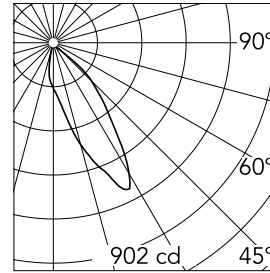

Kap Ø 80 Wall-Washer

■ 03.4189.CU - Copper

Recessed luminaire with LED light source. Power supply not included. Diffusing lens included.

Main specifications

Number of heads	1	Net lumen (lm)	596
Lamp category	LED	Mountings	Ceiling recessed
Power (W)	8.7W	Environment	Indoor dry location
CCT (K)	2700K		
CRI	90		

Optical

Lighting type	Indirect, Direct
LED type	LED array
Light distribution	Asymmetric
Optical type	Wall Washer
	Down
Beam angle (°)	28
Beam angle C90-270 (°)	43
Efficiency (lm/W)	68

Beam Angle: 28°		
h(m)	E(lx)	D(m)
1	902	0.64
2	226	1.27
3	100	1.91
4	56	2.55
5	36	3.19

Physical

Color	Copper
Orientation	Fixed
Recessed depth (mm)	81
Weight (kg)	0.24
Spot diameter (mm)	74

Note

Diffusing lens included.

Kap Ø 80 Wall-Washer

Continuous current power supply of 13-20W, 110/240V – 50/60Hz with power current selected through adjustable 300 mA – 15W / 350 mA – 18W / 400/450/500/550/600/650/700/750/800/850/900 mA – 15W. switch. 0/1-10V or push dimming
60.9188