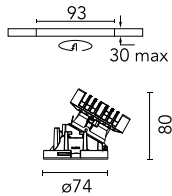

Kap Ø 80 Wall-Washer

■ 03.4189.BU - Blue

Recessed luminaire with LED light source. Power supply not included. Diffusing lens included.