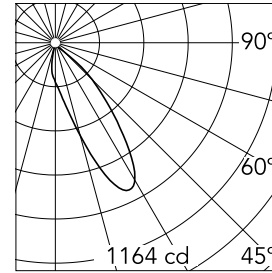

### Main specifications

<b>Number of heads</b>	1	<b>Net lumen (lm)</b>	634
<b>Lamp category</b>	LED	<b>Mountings</b>	Ceiling recessed
<b>Power (W)</b>	8.7W	<b>Environment</b>	Indoor dry location
<b>CCT (K)</b>	2700K		
<b>CRI</b>	90		

### Optical

<b>Lighting type</b>	Indirect, Direct
<b>LED type</b>	LED array
<b>Light distribution</b>	Asymmetric
<b>Optical type</b>	Wall Washer
	Down
<b>Beam angle (°)</b>	28
<b>Beam angle C90-270 (°)</b>	29
<b>Efficiency (lm/W)</b>	72

Beam Angle:	28°		
	h(m)	E(lx)	D(m)
1	1164	0.64	
2	291	1.28	
3	129	1.91	
4	73	2.55	
5	47	3.19	

Luminous flux luminaire  
634 lm (EXTREME CUT OFF)

### Physical

<b>Color</b>	Blue
<b>Orientation</b>	Fixed
<b>Recessed depth (mm)</b>	81
<b>Weight (kg)</b>	0.24
<b>Spot diameter (mm)</b>	74