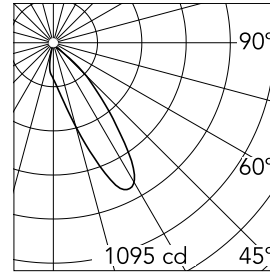

### Main specifications

Number of heads	1	CRI	90
Lamp category	LED	Net lumen (lm)	545
Power (W)	8.7W	Mountings	Ceiling recessed
System power (W)	8.7	Environment	Indoor dry location
CCT (K)	2700K		

### Optical

Lighting type	Indirect, Direct
LED type	LED array
Light distribution	Asymmetric
Optical type	Wall Washer
	Down
Beam angle (°)	26
Beam angle C90-270 (°)	27
UGRL	19
Efficiency (lm/W)	62

Beam Angle:	26°
h(m)	E(lx) D(m)
1	1095 0.59
2	274 1.19
3	122 1.78
4	68 2.37
5	44 2.97