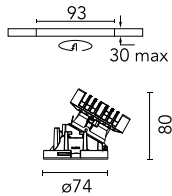

Kap Ø 80 Wall-Washer

■ 03.4189.74 - Black

Recessed luminaire with LED light source. Power supply not included. Diffusing lens included.