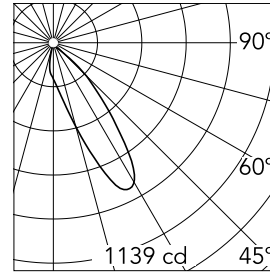

Kap Ø 80 Wall-Washer

■ 03.4188.74 - Black

Recessed luminaire with LED light source. Power supply not included. Diffusing lens included.

Main specifications

Number of heads	1	Net lumen (lm)	567
Lamp category	LED	Mountings	Ceiling recessed
Power (W)	8.7W	Environment	Indoor dry location
CCT (K)	3000K		
CRI	90		

Optical

Lighting type	Indirect, Direct
LED type	LED array
Light distribution	Asymmetric
Optical type	Wall Washer
	Down
Beam angle (°)	26
Beam angle C90-270 (°)	27
Efficiency (lm/W)	65

Beam Angle: 26°

h(m)	E(lx)	D(m)
1	1139	0.59
2	285	1.19
3	127	1.78
4	71	2.37
5	46	2.97

Physical

Color	Black
Orientation	Fixed
Recessed depth (mm)	81
Weight (kg)	0.24
Spot diameter (mm)	74

Note

Diffusing lens included.

Kap Ø 80 Wall-Washer

Continuous current power supply, dimmable Casambi 220/240V-50/60Hz, 300mA-16W / 350mA-18,5W / 400mA-21,5W / 450mA-24W / 500mA-27W / 600mA-32W / 650mA-35W / 700mA-36W / 750/800/900/1000/1050mA – 38W
60.9207