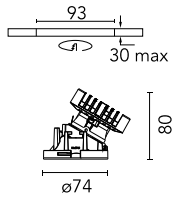

Kap Ø 80 Wall-Washer

■ 03.4188.74 - Black

Recessed luminaire with LED light source. Power supply not included. Diffusing lens included.

Main specifications

Number of heads	1	Net lumen (lm)	567
Lamp category	LED	Mountings	Ceiling recessed
Power (W)	8.7W	Environment	Indoor dry location
CCT (K)	3000K		
CRI	90		

Optical

Lighting type	Indirect, Direct
LED type	LED array
Light distribution	Asymmetric
Optical type	Wall Washer
	Down
Beam angle (°)	26
Beam angle C90-270 (°)	27
Efficiency (lm/W)	65

Beam Angle: 26°

h(m)	E(lx)	D(m)
1	1139	0.59
2	285	1.19
3	127	1.78
4	71	2.37
5	46	2.97

Physical

Color	Black
Orientation	Fixed
Recessed depth (mm)	81
Weight (kg)	0.24
Spot diameter (mm)	74

Note

Diffusing lens included.

Kap Ø 80 Wall-Washer

Continuous current power supply, dimmable Casambi 220/240V-50/60Hz, 300mA-16W / 350mA-18,5W / 400mA-21,5W / 450mA-24W / 500mA-27W / 600mA-32W / 650mA-35W / 700mA-36W / 750/800/900/1000/1050mA – 38W
60.9207