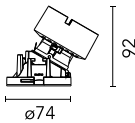

Kap Ø 80 Plus Wall-Washer

Update

05.7421.B1 - White

Recessed luminaire with LED light source. Power supply not included. Elliptical lens included.