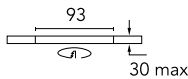

Kap Ø 80 Plus Wall-Washer

Update

05.7421.B1 - White

Recessed luminaire with LED light source. Power supply not included. Elliptical lens included.