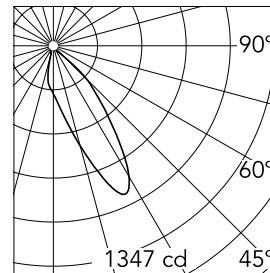

Kap Ø 80 Plus Wall-Washer

Update

05.7421.B1 - White

Recessed luminaire with LED light source. Power supply not included. Elliptical lens included.

Main specifications

Number of heads	1	CRI	90
Lamp category	LED	Net lumen (lm)	884
Power (W)	13W	Mountings	Ceiling recessed
System power (W)	13.4	Environment	Indoor dry location
CCT (K)	2700K		

Optical

Lighting type	Direct
LED type	LED array
Light distribution	Asymmetric
Optical type	Wall Washer Down
Beam angle (°)	28
Beam angle C90-270 (°)	37
UGRL	23
Efficiency (lm/W)	65

Beam Angle: 28°

h(m)	E(lx)	D(m)
1	1347	0.62
2	337	1.24
3	150	1.87
4	84	2.49
5	54	3.11