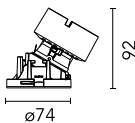

Kap Ø 80 Plus Wall-Washer

Update

■ 05.7421.74 - Black

Recessed luminaire with LED light source. Power supply not included. Elliptical lens included.