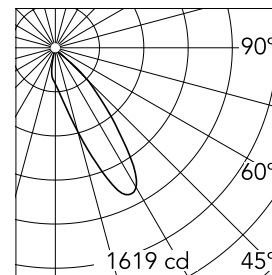

Kap Ø 80 Plus Wall-Washer

Update

■ 05.7421.74 - Black

Recessed luminaire with LED light source. Power supply not included. Elliptical lens included.

Main specifications

Number of heads	1	Net lumen (lm)	806
Lamp category	LED	Mountings	Ceiling recessed
Power (W)	13.4W	Environment	Indoor
CCT (K)	2700K		
CRI	90		

Optical

Lighting type	Direct
LED type	LED array
Light distribution	Asymmetric
Optical type	Wall-washer
Beam angle (°)	26
Beam angle C90-270 (°)	27
Efficiency (lm/W)	60

Beam Angle: 26°

h(m)	E(lx)	D(m)
1	1619	0.59
2	405	1.19
3	180	1.78
4	101	2.37
5	65	2.97

Physical

Color	Black
Orientation	Fixed
Recessed depth (mm)	150
Weight (kg)	0,241
Spot diameter (mm)	74

Kap Ø 80 Plus Wall-Washer

Continuous current power supply,
Mains dimming, leading & trailing edge
220/240V – 50/60Hz, 300mA-14W /
350mA-17W / 400mA-19W /
450/500/600/650/700/750/800/900mA –
20W
60.9467