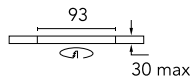

Kap Ø 80 Plus Wall-Washer

Update

■ 05.7421.74 - Black

Recessed luminaire with LED light source. Power supply not included. Elliptical lens included.