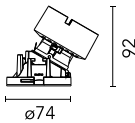

Kap Ø 80 Plus Wall-Washer

Update

■ 05.7420.GL - Gold

Recessed luminaire with LED light source. Power supply not included. Elliptical lens included.