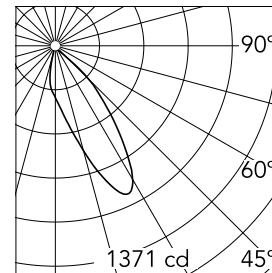

Optical

Lighting type	Direct
LED type	LED array
Light distribution	Asymmetric
Optical type	Wall Washer
	Down
Beam angle (°)	30
Beam angle C90-270 (°)	36
UGRL	22
Efficiency (lm/W)	64