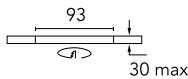

Kap Ø 80 Plus Wall-Washer

Update

■ 05.7420.GL - Gold

Recessed luminaire with LED light source. Power supply not included. Elliptical lens included.