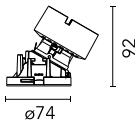

Kap Ø 80 Plus Wall-Washer

Update

■ 05.7420.BU - Blue

Recessed luminaire with LED light source. Power supply not included. Elliptical lens included.