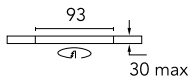

Kap Ø 80 Plus Wall-Washer

Update

■ 05.7420.BU - Blue

Recessed luminaire with LED light source. Power supply not included. Elliptical lens included.