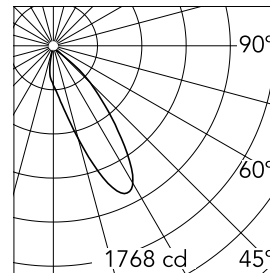

Kap Ø 80 Plus Wall-Washer

Update

■ 05.7420.BU - Blue

Recessed luminaire with LED light source. Power supply not included. Elliptical lens included.

Main specifications

Number of heads	1	Net lumen (lm)	964
Lamp category	LED	Mountings	Ceiling recessed
Power (W)	13.4W	Environment	Indoor dry location
CCT (K)	3000K		
CRI	90		

Optical

Lighting type	Direct
LED type	LED array
Light distribution	Asymmetric
Optical type	Wall Washer Down
Beam angle (°)	28
Beam angle C90-270 (°)	29
Efficiency (lm/W)	71

Beam Angle:	28°		
h(m)	E(lx)	D(m)	
1	1768	0.64	
2	442	1.28	
3	196	1.91	
4	110	2.55	
5	71	3.19	