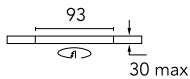

Kap Ø 80 Plus Wall-Washer

Update

■ 05.7420.74 - Black

Recessed luminaire with LED light source. Power supply not included. Elliptical lens included.