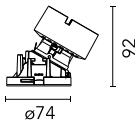

Kap Ø 80 Plus Wall-Washer

Update

■ 05.7420.74 - Black

Recessed luminaire with LED light source. Power supply not included. Elliptical lens included.