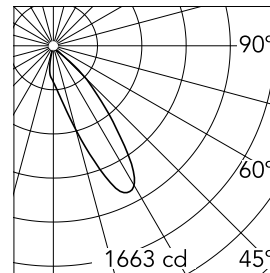

Kap Ø 80 Plus Wall-Washer

Update

■ 05.7420.74 - Black

Recessed luminaire with LED light source. Power supply not included. Elliptical lens included.

Main specifications

Number of heads	1	Net lumen (lm)	828
Lamp category	LED	Mountings	Ceiling recessed
Power (W)	13.4W	Environment	Indoor dry location
CCT (K)	3000K		
CRI	90		

Optical

Lighting type	Direct
LED type	LED array
Light distribution	Asymmetric
Optical type	Wall Washer Down
Beam angle (°)	26
Beam angle C90-270 (°)	27
Efficiency (lm/W)	61

Beam Angle: 26°

h(m) E(lx) D(m)