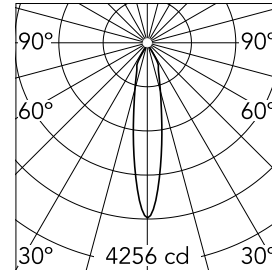

### Main specifications

Number of heads	1	Net lumen (lm)	1011
Lamp category	LED	Mountings	Ceiling recessed
Power (W)	13.4W	Environment	Indoor dry location
CCT (K)	2700K		
CRI	90		

### Optical

LED type	LED array
Light distribution	Symmetric
Optical type	Spot
Beam angle (°)	19
Beam angle C90-270 (°)	19
Efficiency (lm/W)	75

Beam Angle:	19°		
	h(m)	E(lx)	D(m)
	1	4256	0.33
	2	1064	0.67
	3	473	1.00
	4	266	1.33
	5	170	1.66

### Physical

Color	Gold
Orientation	Fixed
Recessed depth (mm)	150
Weight (kg)	0,241
Spot diameter (mm)	74