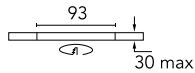

Kap Ø 80 Plus Fixed Optic Spot

Update

05.7451.GL - Gold

Recessed luminaire with LED light source. Power supply not included. Diffusing lens included.