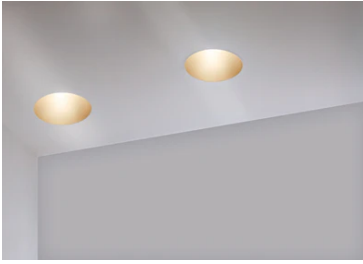

Kap Ø 80 Plus Fixed Optic Medium

Update

05.7410.BU - Blue

Recessed luminaire with LED light source. Power supply not included. Diffusing lens included.

Main specifications

Number of heads	1	Net lumen (lm)	724
Lamp category	LED	Mountings	Ceiling recessed
Power (W)	13.4W	Environment	Indoor dry location
CCT (K)	3000K		
CRI	90		

Optical

Lighting type	Direct
LED type	LED array
Light distribution	Symmetric
Optical type	Medium
Beam angle (°)	26
Beam angle C90-270 (°)	26
Efficiency (lm/W)	54

Beam Angle: 26°

h(m)	E(lx)	D(m)
1	2184	0.47
2	546	0.93
3	243	1.40
4	137	1.87
5	87	2.34

Physical

Color	Blue
Orientation	Fixed
Recessed depth (mm)	150
Weight (kg)	0,241
Spot diameter (mm)	74

Kap Ø 80 Plus Fixed Optic Medium

Continuous current power supply of 13-20W, 110/240V – 50/60Hz with power current selected through adjustable 300 mA – 15W / 350 mA – 18W / 400/450/500/550/600/650/700/750/800/850/900 mA – 15W. switch. 0/1-10V or push dimming
60.9188