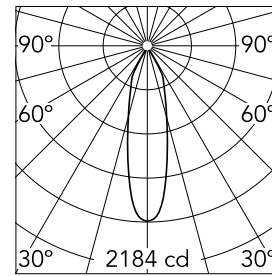

Kap Ø 80 Plus Fixed Optic Medium

Update

05.7410.BU - Blue

Recessed luminaire with LED light source. Power supply not included. Diffusing lens included.

Main specifications

Number of heads	1	Net lumen (lm)	724
Lamp category	LED	Mountings	Ceiling recessed
Power (W)	13.4W	Environment	Indoor dry location
CCT (K)	3000K		
CRI	90		

Optical

Lighting type	Direct
LED type	LED array
Light distribution	Symmetric
Optical type	Medium
Beam angle (°)	26
Beam angle C90-270 (°)	26
Efficiency (lm/W)	54

Beam Angle: 26°

h(m)	E(lx)	D(m)
1	2184	0.47
2	546	0.93
3	243	1.40
4	137	1.87
5	87	2.34

Physical

Color	Blue
Orientation	Fixed
Recessed depth (mm)	150
Weight (kg)	0,241
Spot diameter (mm)	74

Kap Ø 80 Plus Fixed Optic Medium

Continuous current power supply of 13-20W, 110/240V – 50/60Hz with power current selected through adjustable 300 mA – 15W / 350 mA – 18W / 400/450/500/550/600/650/700/750/800/850/900 mA – 15W. switch. 0/1-10V or push dimming
60.9188