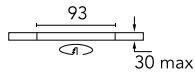

Kap Ø 80 Plus Fixed Optic Medium

Update

05.7410.BU - Blue

Recessed luminaire with LED light source. Power supply not included. Diffusing lens included.