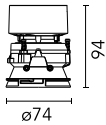

Kap Ø 80 Plus Adjustable Optic Spot

Update

■ 05.7459.74 - Black

Recessed luminaire with LED light source. Power supply not included. Diffusing lens included.