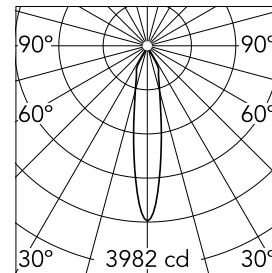

Kap Ø 80 Plus Adjustable Optic Spot

Update

■ 05.7459.74 - Black

Recessed luminaire with LED light source. Power supply not included. Diffusing lens included.

Main specifications

| | | | |
|-----------------|-------|----------------|---------------------|
| Number of heads | 1 | Net lumen (lm) | 932 |
| Lamp category | LED | Mountings | Ceiling recessed |
| Power (W) | 13.4W | Environment | Indoor dry location |
| CCT (K) | 2700K | | |
| CRI | 90 | | |

Optical

| | |
|------------------------|-----------|
| LED type | LED array |
| Light distribution | Symmetric |
| Optical type | Spot |
| Beam angle (°) | 18 |
| Beam angle C90-270 (°) | 18 |
| Efficiency (lm/W) | 69 |

| | | |
|-------------|------|------------|
| Beam Angle: | 18° | |
| | h(m) | E(lx) D(m) |
| | 1 | 3982 0.32 |
| | 2 | 996 0.65 |
| | 3 | 442 0.97 |
| | 4 | 249 1.30 |
| | 5 | 159 1.62 |

Luminous flux luminaire
932 lm (EXTREME CUT OFF)

Physical

| | | | |
|---------------------|------------|--------------------|-----|
| Color | Black | Rotation (°) | 360 |
| Orientation | Adjustable | Spot diameter (mm) | 74 |
| Recessed depth (mm) | 150 | | |
| Weight (kg) | 0,241 | | |
| Tilt (°) | 20 | | |