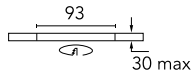

Kap Ø 80 Plus Adjustable Optic Spot

Update

■ 05.7459.74 - Black

Recessed luminaire with LED light source. Power supply not included. Diffusing lens included.