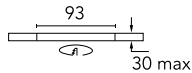

Kap Ø 80 Plus Adjustable Optic Medium

Update

05.7414.B1 - White

Recessed luminaire with LED light source. Power supply not included. Diffusing lens included.