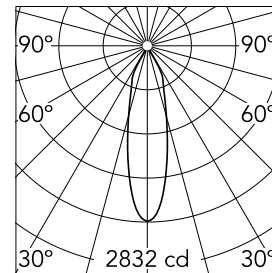

Kap Ø 80 Plus Adjustable Optic Medium

Update

05.7414.B1 - White

Recessed luminaire with LED light source. Power supply not included. Diffusing lens included.

Main specifications

Number of heads	1	Net lumen (lm)	1009
Lamp category	LED	Mountings	Ceiling recessed
Power (W)	13.4W	Environment	Indoor dry location
CCT (K)	3000K		
CRI	90		

Optical

Lighting type	Direct
LED type	LED array
Light distribution	Symmetric
Optical type	Medium
Beam angle (°)	26
Beam angle C90-270 (°)	26
Efficiency (lm/W)	75

Beam Angle: 26°

h(m)	E(lx)	D(m)
1	2832	0.47
2	708	0.93
3	315	1.40
4	177	1.87
5	113	2.33

Physical

Color	White	Rotation (°)	360
Orientation	Adjustable	Spot diameter (mm)	74
Recessed depth (mm)	150		
Weight (kg)	0,241		
Tilt (°)	20		

Kap Ø 80 Plus Adjustable Optic Medium

Installation frame No Trim
08.9102.00