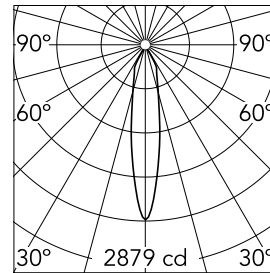

Main specifications

Number of heads	1	Net lumen (lm)	696
Lamp category	LED	Mountings	Ceiling recessed
Power (W)	13W	Environment	Indoor dry location
CCT (K)	2850K-1800K		
CRI	95		

Optical

Lighting type	Direct
LED type	LED array
Light distribution	Symmetric
Optical type	Spot
Beam angle (°)	19
Beam angle C90-270 (°)	19
Efficiency (lm/W)	53

Beam Angle: 19°

h(m) E(lx) D(m)

1 2879 0.33

2 720 0.67

3 320 1.00

4 180 1.33

5 115 1.67

Luminous flux luminaire
696 lm (EXTREME CUT OFF)