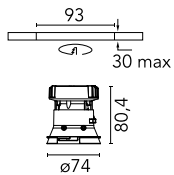

Kap Ø 80 Fixed Optic Spot - Dim-To-Warm

■ 03.4530.GL.LE - Gold

Recessed luminaire with LED light source. 220-240V & dimmable 1-10V power supply included.

Recessed luminaire with LED light source. 220-240V & dimmable 1-10V power supply included.

Main specifications

Number of heads	1	Net lumen (lm)	696
Lamp category	LED	Mountings	Ceiling recessed
Power (W)	13W	Environment	Indoor dry location
CCT (K)	2850K-1800K		
CRI	95		

Optical

Lighting type	Direct
LED type	LED array
Light distribution	Symmetric
Optical type	Spot
Beam angle (°)	19
Beam angle C90-270 (°)	19
Efficiency (lm/W)	53

Beam Angle: 19°

h(m) E(lx) D(m)

1 2879 0.33

2 720 0.67

3 320 1.00

4 180 1.33

5 115 1.67

Luminous flux luminaire
696 lm (EXTREME CUT OFF)