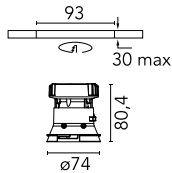

Kap Ø 80 Fixed Optic Spot - Dim-To-Warm

03.4530.B1.LE - White

Recessed luminaire with LED light source. 220-240V & dimmable 1-10V power supply included.

Recessed luminaire with LED light source. 220-240V & dimmable 1-10V power supply included.

Main specifications

Number of heads	1	Net lumen (lm)	740
Lamp category	LED	Mountings	Ceiling recessed
Power (W)	13W	Environment	Indoor dry location
CCT (K)	2850K-1800K		
CRI	95		

Optical

Lighting type	Direct
LED type	LED array
Light distribution	Symmetric
Optical type	Spot
Beam angle (°)	20
Beam angle C90-270 (°)	19
Efficiency (lm/W)	56

Beam Angle:	20°		
h(m)	E(lx)	D(m)	
1	2805	0.35	
2	701	0.69	
3	312	1.04	
4	175	1.39	
5	112	1.74	

Luminous flux luminaire
740 lm (EXTREME CUT OFF)

Electrical

Frequency (Hz)	50/60	Driver type	Dimmable 1-10V
Voltage (V)	33.00	Emergency	Without
Current (mA)	300	Insulation class	II
Dimmable	Yes		
Driver	Remote included		

Physical

Color	White
Orientation	Fixed
Recessed depth (mm)	91
Weight (kg)	0.24
Spot diameter (mm)	74

Note

For 110V PSU versions, please consult with the front office. Diffusing lens included.

Kap Ø 80 Fixed Optic Spot - Dim-To-Warm