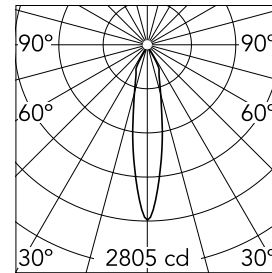

Kap Ø 80 Fixed Optic Spot - Dim-To-Warm

03.4530.B1.LE - White

Recessed luminaire with LED light source. 220-240V & dimmable 1-10V power supply included.

Recessed luminaire with LED light source. 220-240V & dimmable 1-10V power supply included.

Main specifications

Number of heads	1	Net lumen (lm)	740
Lamp category	LED	Mountings	Ceiling recessed
Power (W)	13W	Environment	Indoor dry location
CCT (K)	2850K-1800K		
CRI	95		

Optical

Lighting type	Direct
LED type	LED array
Light distribution	Symmetric
Optical type	Spot
Beam angle (°)	20
Beam angle C90-270 (°)	19
Efficiency (lm/W)	56

Physical

Color	White
Orientation	Fixed
Recessed depth (mm)	91
Weight (kg)	0.24
Spot diameter (mm)	74

Note

For 110V PSU versions, please consult with the front office. Diffusing lens included.

Kap Ø 80 Fixed Optic Spot - Dim-To-Warm