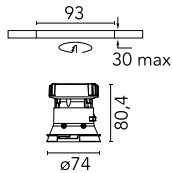

Main specifications

Number of heads	1	CRI	95
Lamp category	LED	Net lumen (lm)	637
Power (W)	13W	Mountings	Ceiling recessed
System power (W)	13	Environment	Indoor dry location
CCT (K)	2850K-1800K		

Optical

Lighting type	Direct
LED type	LED array
Light distribution	Symmetric
Optical type	Medium
Beam angle (°)	28
Beam angle C90-270 (°)	28
UGRL	11
Efficiency (lm/W)	49

Beam Angle:	28°		
h(m)	E(lx)	D(m)	
1	1847	0.49	
2	462	0.98	
3	205	1.47	
4	115	1.96	
5	74	2.45	

Physical

Color	Black	Lifespan (L70 B10)	L80B50
Orientation	Fixed		
Recessed depth (mm)	91		
Weight (kg)	0.24		
Spot diameter (mm)	74		

Note

For 110V PSU versions, please consult with the front office. Diffusing lens included.