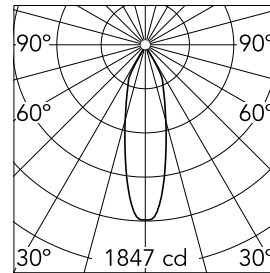

Main specifications

Number of heads	1	CRI	95
Lamp category	LED	Net lumen (lm)	637
Power (W)	13W	Mountings	Ceiling recessed
System power (W)	13	Environment	Indoor dry location
CCT (K)	2850K-1800K		

Optical

Lighting type	Direct
LED type	LED array
Light distribution	Symmetric
Optical type	Medium
Beam angle (°)	28
Beam angle C90-270 (°)	28
UGRL	11
Efficiency (lm/W)	49

Beam Angle:	28°		
h(m)	E(lx)	D(m)	
1	1847	0.49	
2	462	0.98	
3	205	1.47	
4	115	1.96	
5	74	2.45	

Physical

Color	Black	Lifespan (L70 B10)	L80B50
Orientation	Fixed		
Recessed depth (mm)	91		
Weight (kg)	0.24		
Spot diameter (mm)	74		

Note

For 110V PSU versions, please consult with the front office. Diffusing lens included.