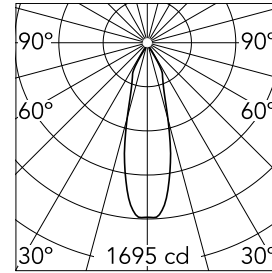

### Main specifications

<b>Number of heads</b>	1	<b>Net lumen (lm)</b>	572
<b>Lamp category</b>	LED	<b>Mountings</b>	Ceiling recessed
<b>Power (W)</b>	9.2W	<b>Environment</b>	Indoor dry location
<b>CCT (K)</b>	2700K		
<b>CRI</b>	90		

### Optical

<b>Lighting type</b>	Direct
<b>LED type</b>	LED array
<b>Light distribution</b>	Symmetric
<b>Optical type</b>	Medium
<b>Beam angle (°)</b>	29
<b>Beam angle C90-270 (°)</b>	29
<b>Efficiency (lm/W)</b>	62

Beam Angle:	29°		
	h(m)	E(lx)	D(m)
1	1695	0.51	
2	424	1.03	
3	188	1.54	
4	106	2.05	
5	68	2.57	

Luminous flux luminaire  
572 lm (EXTREME CUT OFF)

### Physical

<b>Color</b>	Copper
<b>Orientation</b>	Fixed
<b>Recessed depth (mm)</b>	91
<b>Weight (kg)</b>	0.24
<b>Spot diameter (mm)</b>	74