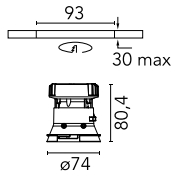

Kap Ø 80 Fixed Optic Medium

■ 03.4181.CU - Copper

Recessed luminaire with LED light source. Power supply not included. Diffusing lens included.