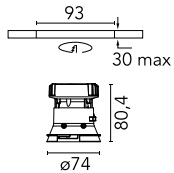

Kap Ø 80 Fixed Optic Medium

03.4181.B1 - White

Recessed luminaire with LED light source. Power supply not included. Diffusing lens included.

Main specifications

Number of heads	1	Net lumen (lm)	606
Lamp category	LED	Mountings	Ceiling recessed
Power (W)	9.2W	Environment	Indoor dry location
CCT (K)	2700K		
CRI	90		

Optical

Lighting type	Direct
LED type	LED array
Light distribution	Symmetric
Optical type	Medium
Beam angle (°)	26
Beam angle C90-270 (°)	26
Efficiency (lm/W)	65

Beam Angle: 26°

h(m)	E(lx)	D(m)
1	1796	0.46
2	449	0.92
3	200	1.39
4	112	1.85
5	72	2.31

Physical

Color	White
Orientation	Fixed
Recessed depth (mm)	91
Weight (kg)	0.24
Spot diameter (mm)	74

Note

Diffusing lens included.

Kap Ø 80 Fixed Optic Medium

Continuous current power supply, dimmable Casambi 220/240V-50/60Hz, 300mA-16W / 350mA-18,5W / 400mA-21,5W / 450mA-24W / 500mA-27W / 600mA-32W / 650mA-35W / 700mA-36W / 750/800/900/1000/1050mA – 38W
60.9207