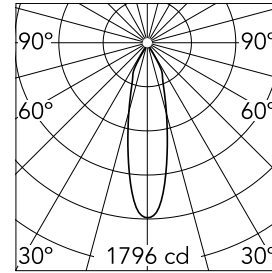

Kap Ø 80 Fixed Optic Medium

03.4181.B1 - White

Recessed luminaire with LED light source. Power supply not included. Diffusing lens included.

Main specifications

Number of heads	1	Net lumen (lm)	606
Lamp category	LED	Mountings	Ceiling recessed
Power (W)	9.2W	Environment	Indoor dry location
CCT (K)	2700K		
CRI	90		

Optical

Lighting type	Direct
LED type	LED array
Light distribution	Symmetric
Optical type	Medium
Beam angle (°)	26
Beam angle C90-270 (°)	26
Efficiency (lm/W)	65

Beam Angle: 26°

h(m)	E(lx)	D(m)
1	1796	0.46
2	449	0.92
3	200	1.39
4	112	1.85
5	72	2.31

Physical

Color	White
Orientation	Fixed
Recessed depth (mm)	91
Weight (kg)	0.24
Spot diameter (mm)	74

Note

Diffusing lens included.

Kap Ø 80 Fixed Optic Medium

Continuous current power supply, dimmable Casambi 220/240V-50/60Hz, 300mA-16W / 350mA-18,5W / 400mA-21,5W / 450mA-24W / 500mA-27W / 600mA-32W / 650mA-35W / 700mA-36W / 750/800/900/1000/1050mA – 38W
60.9207