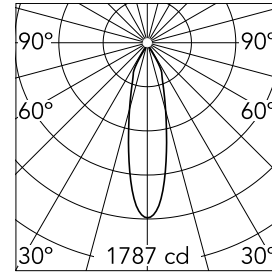

Optical

Lighting type	Direct
LED type	LED array
Light distribution	Symmetric
Optical type	Medium
Beam angle (°)	25
Beam angle C90-270 (°)	25
Efficiency (lm/W)	58

Beam Angle: 25°

h(m)	E(lx)	D(m)
1	1787	0.45
2	447	0.89
3	199	1.34
4	112	1.79
5	71	2.23

Physical

Color	Black
Orientation	Fixed
Recessed depth (mm)	91
Weight (kg)	0.24
Spot diameter (mm)	74

Note

Diffusing lens included.

Kap Ø 80 Fixed Optic Medium

Installation frame No Trim
08.9102.00

Continuous current power supply of 10-20W, 110/240V – 50/60Hz with power current selected through adjustable 250 mA – 10W / 350 mA – 15W / 400 mA – 17W / 450 mA – 19W / 500/550/600/700 mA – 20W, Dali 1 switch.
60.8847