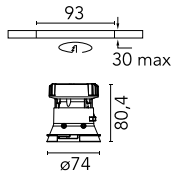

Kap Ø 80 Fixed Optic Medium

■ 03.4181.74 - Black

Recessed luminaire with LED light source. Power supply not included. Diffusing lens included.