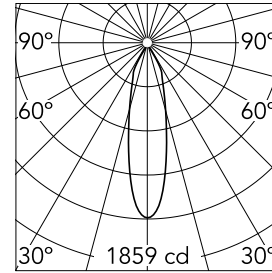

Optical

Lighting type	Direct
LED type	LED array
Light distribution	Symmetric
Optical type	Medium
Beam angle (°)	25
Beam angle C90-270 (°)	25
Efficiency (lm/W)	61

Beam Angle:	25°		
	h(m)	E(lx)	D(m)
1	1859	0.45	
2	465	0.89	
3	207	1.34	
4	116	1.79	
5	74	2.23	

Physical

Color	Black
Orientation	Fixed
Recessed depth (mm)	91
Weight (kg)	0.24
Spot diameter (mm)	74

Note

Diffusing lens included.

Kap Ø 80 Fixed Optic Medium

Continuous current power supply of 10-20W, 110/240V – 50/60Hz with power current selected through adjustable 250 mA – 10W / 350 mA – 15W / 400 mA – 17W / 450 mA – 19W / 500/550/600/700 mA – 20W, Dali 1 switch.
60.8847