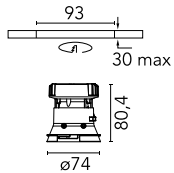

Kap Ø 80 Fixed Optic Medium

■ 03.4180.74 - Black

Recessed luminaire with LED light source. Power supply not included. Diffusing lens included.