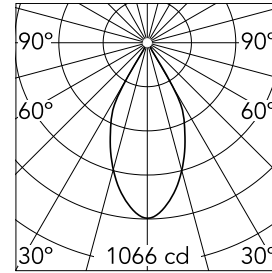

Kap Ø 80 Fixed Optic Flood

03.4533.B1 - White

Recessed luminaire with LED light source. Power supply not included. Diffusing lens included.

Main specifications

Number of heads	1	Net lumen (lm)	688
Lamp category	LED	Mountings	Ceiling recessed
Power (W)	9.2W	Environment	Indoor dry location
CCT (K)	2700K		
CRI	90		

Optical

Lighting type	Direct
LED type	LED array
Light distribution	Symmetric
Optical type	Flood
Beam angle (°)	50
Beam angle C90-270 (°)	50
Efficiency (lm/W)	74

Beam Angle:	50°		
h(m)	E(lx)	D(m)	
1	1066	0.93	
2	266	1.86	
3	118	2.79	
4	67	3.72	
5	43	4.65	

Physical

Color	White
Orientation	Fixed
Recessed depth (mm)	91
Weight (kg)	0.24
Spot diameter (mm)	74

Note

Diffusing lens included.

Kap Ø 80 Fixed Optic Flood

Non dimmable continuous current power supply of 220/240V – 50/60Hz with power current selected through adjustable with switch 200 mA – 8,5W / 300 mA – 13W / 350 mA – 15W / 400 mA – 17,5W / 450 mA – 19,5W / 500 mA – 22W
60.9160