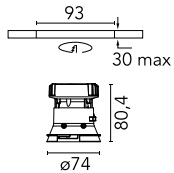

Kap Ø 80 Fixed Optic Flood

03.4533.B1 - White

Recessed luminaire with LED light source. Power supply not included. Diffusing lens included.

Main specifications

Number of heads	1	Net lumen (lm)	688
Lamp category	LED	Mountings	Ceiling recessed
Power (W)	9.2W	Environment	Indoor dry location
CCT (K)	2700K		
CRI	90		

Optical

Lighting type	Direct
LED type	LED array
Light distribution	Symmetric
Optical type	Flood
Beam angle (°)	50
Beam angle C90-270 (°)	50
Efficiency (lm/W)	74

Beam Angle:	50°		
h(m)	E(lx)	D(m)	
1	1066	0.93	
2	266	1.86	
3	118	2.79	
4	67	3.72	
5	43	4.65	

Physical

Color	White
Orientation	Fixed
Recessed depth (mm)	91
Weight (kg)	0.24
Spot diameter (mm)	74

Note

Diffusing lens included.

Kap Ø 80 Fixed Optic Flood

Non dimmable continuous current power supply of 220/240V – 50/60Hz with power current selected through adjustable with switch 200 mA – 8,5W / 300 mA – 13W / 350 mA – 15W / 400 mA – 17,5W / 450 mA – 19,5W / 500 mA – 22W
60.9160