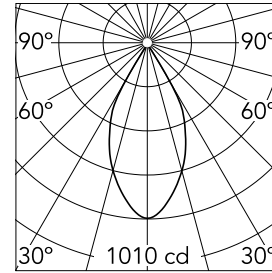

Kap Ø 80 Fixed Optic Flood

■ 03.4533.74 - Black

Recessed luminaire with LED light source. Power supply not included. Diffusing lens included.

Main specifications

Number of heads	1	Net lumen (lm)	599
Lamp category	LED	Mountings	Ceiling recessed
Power (W)	9.2W	Environment	Indoor dry location
CCT (K)	2700K		
CRI	90		

Optical

Lighting type	Direct
LED type	LED array
Light distribution	Symmetric
Optical type	Flood
Beam angle (°)	50
Beam angle C90-270 (°)	50
Efficiency (lm/W)	65

Beam Angle:	50°		
h(m)	E(lx)	D(m)	
1	1010	0.94	
2	252	1.89	
3	112	2.83	
4	63	3.77	
5	40	4.72	

Physical

Color	Black
Orientation	Fixed
Recessed depth (mm)	91
Weight (kg)	0.24
Spot diameter (mm)	74

Note

Diffusing lens included.

Kap Ø 80 Fixed Optic Flood

Continuous current power supply, dimmable Casambi 220/240V-50/60Hz, 300mA-16W / 350mA-18,5W / 400mA-21,5W / 450mA-24W / 500mA-27W / 600mA-32W / 650mA-35W / 700mA-36W / 750/800/900/1000/1050mA – 38W
60.9207