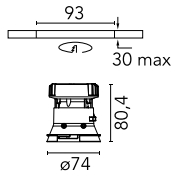

Kap Ø 80 Fixed Optic Flood

■ 03.4533.74 - Black

Recessed luminaire with LED light source. Power supply not included. Diffusing lens included.

Main specifications

Number of heads	1	Net lumen (lm)	599
Lamp category	LED	Mountings	Ceiling recessed
Power (W)	9.2W	Environment	Indoor dry location
CCT (K)	2700K		
CRI	90		

Optical

Lighting type	Direct
LED type	LED array
Light distribution	Symmetric
Optical type	Flood
Beam angle (°)	50
Beam angle C90-270 (°)	50
Efficiency (lm/W)	65

Beam Angle:	50°		
h(m)	E(lx)	D(m)	
1	1010	0.94	
2	252	1.89	
3	112	2.83	
4	63	3.77	
5	40	4.72	

Physical

Color	Black
Orientation	Fixed
Recessed depth (mm)	91
Weight (kg)	0.24
Spot diameter (mm)	74

Note

Diffusing lens included.

Kap Ø 80 Fixed Optic Flood

Continuous current power supply, dimmable Casambi 220/240V-50/60Hz, 300mA-16W / 350mA-18,5W / 400mA-21,5W / 450mA-24W / 500mA-27W / 600mA-32W / 650mA-35W / 700mA-36W / 750/800/900/1000/1050mA – 38W
60.9207