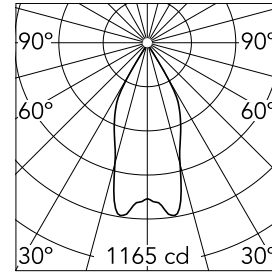

Kap Ø 80 Fixed Optic Flood

■ 03.4532.CU - Copper

Recessed luminaire with LED light source. Power supply not included. Diffusing lens included.

Main specifications

Number of heads	1	Net lumen (lm)	676
Lamp category	LED	Mountings	Ceiling recessed
Power (W)	9.2W	Environment	Indoor dry location
CCT (K)	3000K		
CRI	90		

Optical

Lighting type	Direct
LED type	LED array
Light distribution	Symmetric
Optical type	Flood
Beam angle (°)	45
Beam angle C90-270 (°)	45
Efficiency (lm/W)	73

Beam Angle:	45°		
h(m)	E(lx)	D(m)	
1	1165	0.83	
2	291	1.66	
3	129	2.49	
4	73	3.32	
5	47	4.14	

Physical

Color	Copper
Orientation	Fixed
Recessed depth (mm)	91
Weight (kg)	0.24
Spot diameter (mm)	74

Note

Diffusing lens included.

Kap Ø 80 Fixed Optic Flood

Continuous current power supply of 13-20W, 110/240V – 50/60Hz with power current selected through adjustable 300 mA – 15W / 350 mA – 18W / 400/450/500/550/600/ 650/700/750/800/850/900 mA – 15W. switch. 0/1-10V or push dimming
60.9188