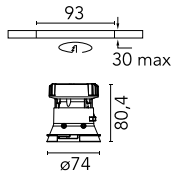

Kap Ø 80 Fixed Optic Flood

■ 03.4532.CU - Copper

Recessed luminaire with LED light source. Power supply not included. Diffusing lens included.

Main specifications

Number of heads	1	Net lumen (lm)	676
Lamp category	LED	Mountings	Ceiling recessed
Power (W)	9.2W	Environment	Indoor dry location
CCT (K)	3000K		
CRI	90		

Optical

Lighting type	Direct
LED type	LED array
Light distribution	Symmetric
Optical type	Flood
Beam angle (°)	45
Beam angle C90-270 (°)	45
Efficiency (lm/W)	73

Beam Angle:	45°		
h(m)	E(lx)	D(m)	
1	1165	0.83	
2	291	1.66	
3	129	2.49	
4	73	3.32	
5	47	4.14	

Physical

Color	Copper
Orientation	Fixed
Recessed depth (mm)	91
Weight (kg)	0.24
Spot diameter (mm)	74

Note

Diffusing lens included.

Kap Ø 80 Fixed Optic Flood

Continuous current power supply of 13-20W, 110/240V – 50/60Hz with power current selected through adjustable 300 mA – 15W / 350 mA – 18W / 400/450/500/550/600/ 650/700/750/800/850/900 mA – 15W. switch. 0/1-10V or push dimming
60.9188