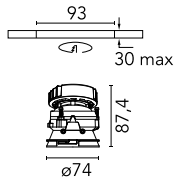

Main specifications

Number of heads	1	Net lumen (lm)	722
Lamp category	LED	Mountings	Ceiling recessed
Power (W)	13W	Environment	Indoor dry location
CCT (K)	2850K-1800K		
CRI	95		

Optical

Lighting type	Direct
LED type	LED array
Light distribution	Symmetric
Optical type	Medium
Beam angle (°)	27
Beam angle C90-270 (°)	27
Efficiency (lm/W)	55

Physical

Color	White	Rotation (°)	360
Orientation	Adjustable	Spot diameter (mm)	74
Recessed depth (mm)	91		
Weight (kg)	0.24		
Tilt (°)	20		

Note

For 110V PSU versions, please consult with the front office. Diffusing lens included.