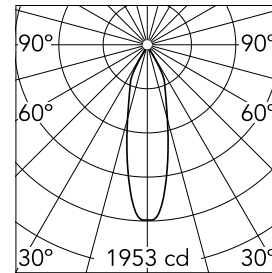

Main specifications

Number of heads	1	Net lumen (lm)	722
Lamp category	LED	Mountings	Ceiling recessed
Power (W)	13W	Environment	Indoor dry location
CCT (K)	2850K-1800K		
CRI	95		

Optical

Lighting type	Direct
LED type	LED array
Light distribution	Symmetric
Optical type	Medium
Beam angle (°)	27
Beam angle C90-270 (°)	27
Efficiency (lm/W)	55

Physical

Color	White	Rotation (°)	360
Orientation	Adjustable	Spot diameter (mm)	74
Recessed depth (mm)	91		
Weight (kg)	0.24		
Tilt (°)	20		

Note

For 110V PSU versions, please consult with the front office. Diffusing lens included.