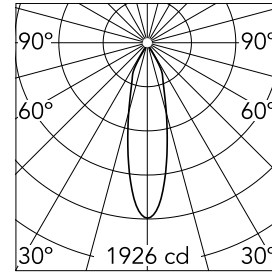

### Main specifications

<b>Number of heads</b>	1	<b>Net lumen (lm)</b>	623
<b>Lamp category</b>	LED	<b>Mountings</b>	Ceiling recessed
<b>Power (W)</b>	9.2W	<b>Environment</b>	Indoor dry location
<b>CCT (K)</b>	2700K		
<b>CRI</b>	90		

### Optical

<b>Lighting type</b>	Direct
<b>LED type</b>	LED array
<b>Light distribution</b>	Symmetric
<b>Optical type</b>	Medium
<b>Beam angle (°)</b>	26
<b>Beam angle C90-270 (°)</b>	26
<b>Efficiency (lm/W)</b>	67

Beam Angle: 26°

h(m)	E(lx)	D(m)
1	1926	0.46
2	481	0.93
3	214	1.39
4	120	1.85
5	77	2.32

Luminous flux luminaire  
623 lm (EXTREME CUT OFF)

### Physical

<b>Color</b>	Gold	<b>Rotation (°)</b>	360
<b>Orientation</b>	Adjustable	<b>Spot diameter (mm)</b>	74
<b>Recessed depth (mm)</b>	91		
<b>Weight (kg)</b>	0.24		
<b>Tilt (°)</b>	20		