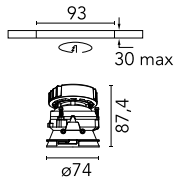

Kap Ø 80 Adjustable Optic Medium

■ 03.4185.GL - Gold

Recessed luminaire with LED light source. Power supply not included. Diffusing lens included.