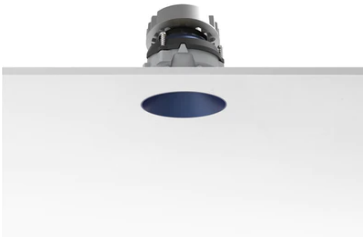

Kap Ø 80 Adjustable Optic Medium

■ 03.4185.BU - Blue

Recessed luminaire with LED light source. Power supply not included. Diffusing lens included.

Main specifications

Number of heads	1	Net lumen (lm)	476
Lamp category	LED	Mountings	Ceiling recessed
Power (W)	9.2W	Environment	Indoor dry location
CCT (K)	2700K		
CRI	90		

Optical

Lighting type	Direct
LED type	LED array
Light distribution	Symmetric
Optical type	Medium
Beam angle (°)	26
Beam angle C90-270 (°)	26
Efficiency (lm/W)	51

Beam Angle: 26°		
h(m)	E(lx)	D(m)
1	1414	0.47
2	353	0.94
3	157	1.40
4	88	1.87
5	57	2.34

Physical

Color	Blue	Rotation (°)	360
Orientation	Adjustable	Spot diameter (mm)	74
Recessed depth (mm)	91		
Weight (kg)	0.24		
Tilt (°)	20		

Note

Diffusing lens included.

Kap Ø 80 Adjustable Optic Medium

Continuous current power supply, dimmable Casambi 220/240V-50/60Hz, 300mA-16W / 350mA-18,5W / 400mA-21,5W / 450mA-24W / 500mA-27W / 600mA-32W / 650mA-35W / 700mA-36W / 750/800/900/1000/1050mA – 38W
60.9207