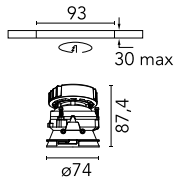

Kap Ø 80 Adjustable Optic Medium

■ 03.4185.BU - Blue

Recessed luminaire with LED light source. Power supply not included. Diffusing lens included.