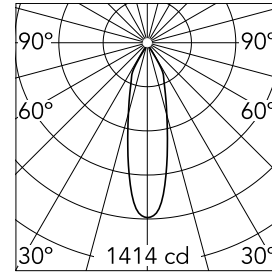

Optical

Lighting type	Direct
LED type	LED array
Light distribution	Symmetric
Optical type	Medium
Beam angle (°)	26
Beam angle C90-270 (°)	26
Efficiency (lm/W)	51

Beam Angle: 26°		
h(m)	E(lx)	D(m)
1	1414	0.47
2	353	0.94
3	157	1.40
4	88	1.87
5	57	2.34

Physical

Color	Blue	Rotation (°)	360
Orientation	Adjustable	Spot diameter (mm)	74
Recessed depth (mm)	91		
Weight (kg)	0.24		
Tilt (°)	20		

Note

Diffusing lens included.

Kap Ø 80 Adjustable Optic Medium

Continuous current power supply, dimmable Casambi 220/240V-50/60Hz, 300mA-16W / 350mA-18,5W / 400mA-21,5W / 450mA-24W / 500mA-27W / 600mA-32W / 650mA-35W / 700mA-36W / 750/800/900/1000/1050mA – 38W
60.9207