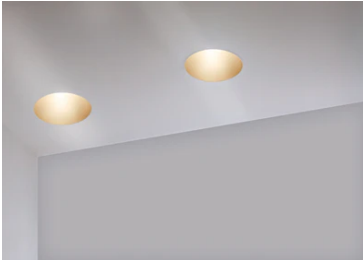

Kap Ø 80 Adjustable Optic Medium

03.4185.B1 - White

Recessed luminaire with LED light source. Power supply not included. Diffusing lens included.

Main specifications

Number of heads	1	Net lumen (lm)	664
Lamp category	LED	Mountings	Ceiling recessed
Power (W)	9.2W	Environment	Indoor dry location
CCT (K)	2700K		
CRI	90		

Optical

Lighting type	Direct
LED type	LED array
Light distribution	Symmetric
Optical type	Medium
Beam angle (°)	26
Beam angle C90-270 (°)	26
Efficiency (lm/W)	72

Beam Angle:	26°		
h(m)	E(lx)	D(m)	
1	1864	0.47	
2	466	0.93	
3	207	1.40	
4	116	1.87	
5	75	2.33	

Physical

Color	White	Rotation (°)	360
Orientation	Adjustable	Spot diameter (mm)	74
Recessed depth (mm)	91		
Weight (kg)	0.24		
Tilt (°)	20		

Note

Diffusing lens included.

Kap Ø 80 Adjustable Optic Medium

Continuous current power supply, dimmable Casambi 220/240V-50/60Hz, 300mA-16W / 350mA-18,5W / 400mA-21,5W / 450mA-24W / 500mA-27W / 600mA-32W / 650mA-35W / 700mA-36W / 750/800/900/1000/1050mA – 38W
60.9207