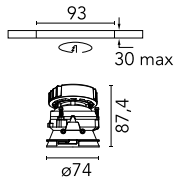

Kap Ø 80 Adjustable Optic Medium

03.4185.B1 - White

Recessed luminaire with LED light source. Power supply not included. Diffusing lens included.

Main specifications

Number of heads	1	Net lumen (lm)	664
Lamp category	LED	Mountings	Ceiling recessed
Power (W)	9.2W	Environment	Indoor dry location
CCT (K)	2700K		
CRI	90		

Optical

Lighting type	Direct
LED type	LED array
Light distribution	Symmetric
Optical type	Medium
Beam angle (°)	26
Beam angle C90-270 (°)	26
Efficiency (lm/W)	72

Beam Angle:	26°		
h(m)	E(lx)	D(m)	
1	1864	0.47	
2	466	0.93	
3	207	1.40	
4	116	1.87	
5	75	2.33	

Physical

Color	White	Rotation (°)	360
Orientation	Adjustable	Spot diameter (mm)	74
Recessed depth (mm)	91		
Weight (kg)	0.24		
Tilt (°)	20		

Note

Diffusing lens included.

Kap Ø 80 Adjustable Optic Medium

Continuous current power supply, dimmable Casambi 220/240V-50/60Hz, 300mA-16W / 350mA-18,5W / 400mA-21,5W / 450mA-24W / 500mA-27W / 600mA-32W / 650mA-35W / 700mA-36W / 750/800/900/1000/1050mA – 38W
60.9207