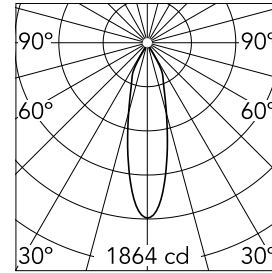

Kap Ø 80 Adjustable Optic Medium

03.4185.B1 - White

Recessed luminaire with LED light source. Power supply not included. Diffusing lens included.

Main specifications

Number of heads	1	Net lumen (lm)	664
Lamp category	LED	Mountings	Ceiling recessed
Power (W)	9.2W	Environment	Indoor dry location
CCT (K)	2700K		
CRI	90		

Optical

Lighting type	Direct
LED type	LED array
Light distribution	Symmetric
Optical type	Medium
Beam angle (°)	26
Beam angle C90-270 (°)	26
Efficiency (lm/W)	72

Beam Angle:	26°		
h(m)	E(lx)	D(m)	
1	1864	0.47	
2	466	0.93	
3	207	1.40	
4	116	1.87	
5	75	2.33	

Physical

Color	White	Rotation (°)	360
Orientation	Adjustable	Spot diameter (mm)	74
Recessed depth (mm)	91		
Weight (kg)	0.24		
Tilt (°)	20		

Note

Diffusing lens included.

Kap Ø 80 Adjustable Optic Medium

Continuous current power supply, dimmable Casambi 220/240V-50/60Hz, 300mA-16W / 350mA-18,5W / 400mA-21,5W / 450mA-24W / 500mA-27W / 600mA-32W / 650mA-35W / 700mA-36W / 750/800/900/1000/1050mA – 38W
60.9207