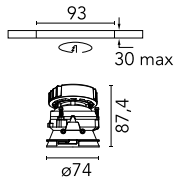

Kap Ø 80 Adjustable Optic Medium

03.4184.B1 - White

Recessed luminaire with LED light source. Power supply not included. Diffusing lens included.

Main specifications

Number of heads	1	Net lumen (lm)	691
Lamp category	LED	Mountings	Ceiling recessed
Power (W)	9.2W	Environment	Indoor dry location
CCT (K)	3000K		
CRI	90		

Optical

Lighting type	Direct
LED type	LED array
Light distribution	Symmetric
Optical type	Medium
Beam angle (°)	26
Beam angle C90-270 (°)	26
Efficiency (lm/W)	75

Beam Angle:	26°		
h(m)	E(lx)	D(m)	
1	1939	0.47	
2	485	0.93	
3	215	1.40	
4	121	1.87	
5	78	2.33	

Physical

Color	White	Rotation (°)	360
Orientation	Adjustable	Spot diameter (mm)	74
Recessed depth (mm)	91		
Weight (kg)	0.24		
Tilt (°)	20		

Note

Diffusing lens included.

Kap Ø 80 Adjustable Optic Medium

Installation frame No Trim
08.9102.00