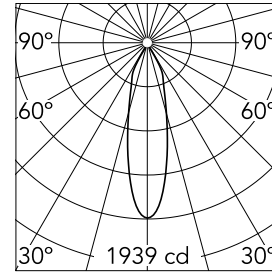

Kap Ø 80 Adjustable Optic Medium

03.4184.B1 - White

Recessed luminaire with LED light source. Power supply not included. Diffusing lens included.

Main specifications

Number of heads	1	Net lumen (lm)	691
Lamp category	LED	Mountings	Ceiling recessed
Power (W)	9.2W	Environment	Indoor dry location
CCT (K)	3000K		
CRI	90		

Optical

Lighting type	Direct
LED type	LED array
Light distribution	Symmetric
Optical type	Medium
Beam angle (°)	26
Beam angle C90-270 (°)	26
Efficiency (lm/W)	75

Beam Angle:	26°		
h(m)	E(lx)	D(m)	
1	1939	0.47	
2	485	0.93	
3	215	1.40	
4	121	1.87	
5	78	2.33	

Physical

Color	White	Rotation (°)	360
Orientation	Adjustable	Spot diameter (mm)	74
Recessed depth (mm)	91		
Weight (kg)	0.24		
Tilt (°)	20		

Note

Diffusing lens included.

Kap Ø 80 Adjustable Optic Medium

Installation frame No Trim
08.9102.00