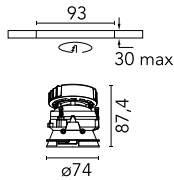

### Main specifications

<b>Number of heads</b>	1	<b>Net lumen (lm)</b>	619
<b>Lamp category</b>	LED	<b>Mountings</b>	Ceiling recessed
<b>Power (W)</b>	13W	<b>Environment</b>	Indoor
<b>CCT (K)</b>	2850K-1800K		
<b>CRI</b>	95		

<b>Beam Angle:</b>	54°
<b>h(m)</b>	<b>E(lx)</b> <b>D(m)</b>
1	959   1.01
2	240   2.02
3	107   3.03
4	60   4.04
5	38   5.05

Luminous flux luminaire  
619 lm (EXTREME CUT OFF)

### Physical

<b>Color</b>	Blue	<b>Rotation (°)</b>	360
<b>Orientation</b>	Adjustable	<b>Spot diameter (mm)</b>	74
<b>Recessed depth (mm)</b>	91		
<b>Weight (kg)</b>	0.24		
<b>Tilt (°)</b>	20		