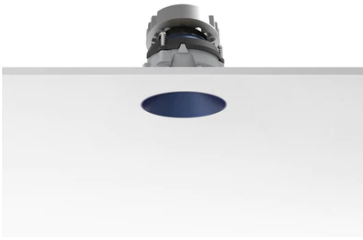

## Kap Ø 80 Adjustable Optic Flood - Dim-To-Warm

■ 03.4540.BU.LE - Blue

Recessed luminaire with LED light source. 220-240V & dimmable 1-10V power supply included.

Recessed luminaire with LED light source. 220-240V & dimmable 1-10V power supply included.

### Main specifications

<b>Number of heads</b>	1	<b>Net lumen (lm)</b>	619
<b>Lamp category</b>	LED	<b>Mountings</b>	Ceiling recessed
<b>Power (W)</b>	13W	<b>Environment</b>	Indoor
<b>CCT (K)</b>	2850K-1800K		
<b>CRI</b>	95		

### Optical

<b>Lighting type</b>	Direct
<b>LED type</b>	LED array
<b>Light distribution</b>	Symmetric
<b>Optical type</b>	Flood
<b>Beam angle (°)</b>	54
<b>Beam angle C90-270 (°)</b>	54
<b>Efficiency (lm/W)</b>	47