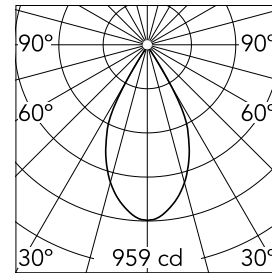

### Main specifications

<b>Number of heads</b>	1	<b>Net lumen (lm)</b>	619
<b>Lamp category</b>	LED	<b>Mountings</b>	Ceiling recessed
<b>Power (W)</b>	13W	<b>Environment</b>	Indoor
<b>CCT (K)</b>	2850K-1800K		
<b>CRI</b>	95		

### Optical

<b>Lighting type</b>	Direct
<b>LED type</b>	LED array
<b>Light distribution</b>	Symmetric
<b>Optical type</b>	Flood
<b>Beam angle (°)</b>	54
<b>Beam angle C90-270 (°)</b>	54
<b>Efficiency (lm/W)</b>	47

<b>Beam Angle:</b>	54°
<b>h(m)</b>	<b>E(lx)</b> <b>D(m)</b>
1	959   1.01
2	240   2.02
3	107   3.03
4	60   4.04
5	38   5.05

Luminous flux luminaire  
619 lm (EXTREME CUT OFF)

### Physical

<b>Color</b>	Blue	<b>Rotation (°)</b>	360
<b>Orientation</b>	Adjustable	<b>Spot diameter (mm)</b>	74
<b>Recessed depth (mm)</b>	91		
<b>Weight (kg)</b>	0.24		
<b>Tilt (°)</b>	20		