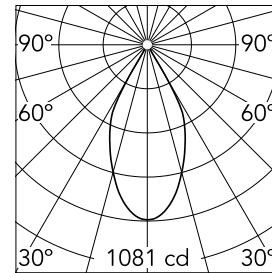

Main specifications

Number of heads	1	Net lumen (lm)	707
Lamp category	LED	Mountings	Ceiling recessed
Power (W)	13W	Environment	Indoor dry location
CCT (K)	2850K-1800K		
CRI	95		

Optical

Lighting type	Direct
LED type	LED array
Light distribution	Symmetric
Optical type	Flood
Beam angle (°)	51
Beam angle C90-270 (°)	50
Efficiency (lm/W)	54

Physical

Color	White	Rotation (°)	360
Orientation	Adjustable	Spot diameter (mm)	74
Recessed depth (mm)	91		
Weight (kg)	0.24		
Tilt (°)	20		

Note

For 110V PSU versions, please consult with the front office. Diffusing lens included.