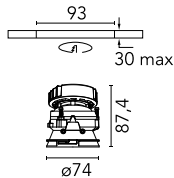

Main specifications

Number of heads	1	Net lumen (lm)	707
Lamp category	LED	Mountings	Ceiling recessed
Power (W)	13W	Environment	Indoor dry location
CCT (K)	2850K-1800K		
CRI	95		

Optical

Lighting type	Direct
LED type	LED array
Light distribution	Symmetric
Optical type	Flood
Beam angle (°)	51
Beam angle C90-270 (°)	50
Efficiency (lm/W)	54

Beam Angle: 51°

h(m)	E(lx)	D(m)
1	1081	0.94
2	270	1.89
3	120	2.83
4	68	3.78
5	43	4.72

Luminous flux luminaire
707 lm (EXTREME CUT OFF)

Electrical

Frequency (Hz)	50/60	Driver type	Dimmable 1-10V
Voltage (V)	33.00	Emergency	Without
Current (mA)	300	Insulation class	II
Dimmable	Yes		
Driver	Remote included		

Physical

Color	White	Rotation (°)	360
Orientation	Adjustable	Spot diameter (mm)	74
Recessed depth (mm)	91		
Weight (kg)	0.24		
Tilt (°)	20		

Note

For 110V PSU versions, please consult with the front office. Diffusing lens included.